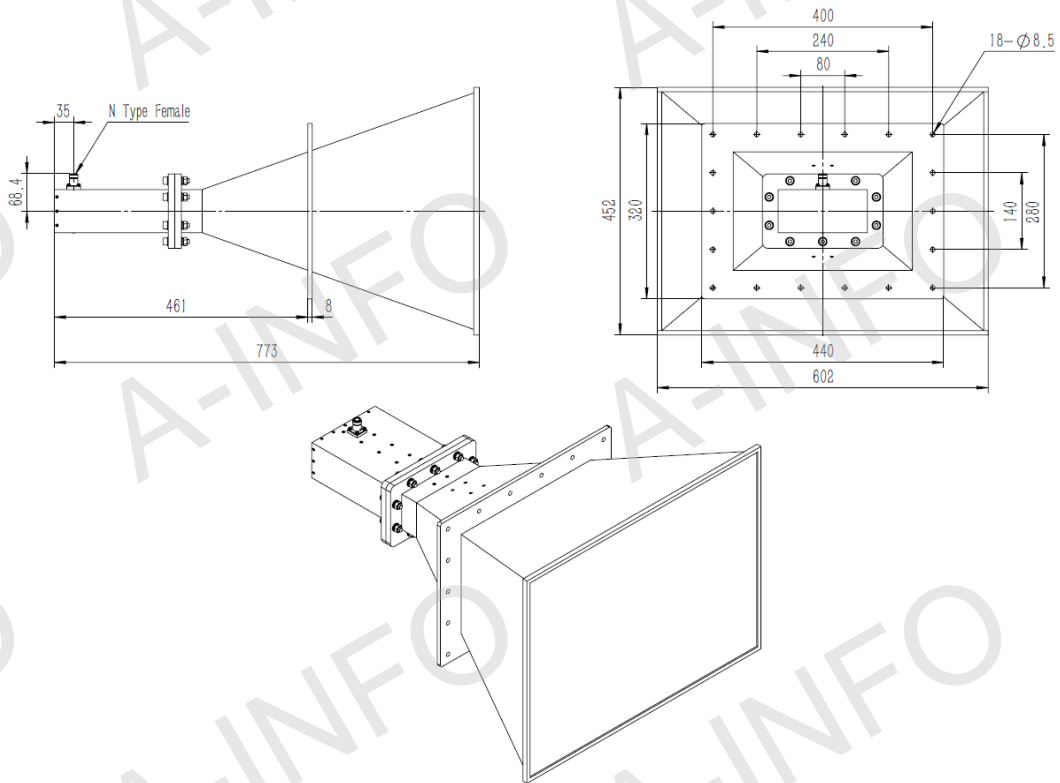

Technical Specification

| | |
|--------------------------|---|
| Frequency Range(GHz) | 0.84 - 2.0 |
| Gain(dBi) | 15 Typ. |
| Polarization | Linear |
| 3dB Beamwidth(deg) | E Plane: 42 - 17 |
| | H Plane: 40 - 18 |
| Cross Pol. Isolation(dB) | 25 |
| VSWR | 1.5:1 Typ. |
| Output | A Type: FPWRD84D24 N-Female |
| | C Type: or SMA-Female or 7/16-Female |
| Power Handling(W) | N-F: 500 Max. CW |
| | SMA-F: 50 Max. CW |
| | 7/16-F: 500 Max. CW |
| Material | Al |
| Size(mm) | A Type: 586 x 436 x 550 |
| | C Type: 586 x 436 x 769 |
| Net Weight(Kg) | A Type: 7.8 Around |
| | C Type: 10.5 Around |

C Type (With N-Female Output & L Type Mounting Bracket)

For SMA-Female or 7/16-Female output outline drawing, please contact A-INFO.

A Type (With Radome)

C Type (With N-Female Output & Radome)

For SMA-Female or 7/16-Female output outline drawing, please contact A-INFO.

C Type (With N-Female Output & L Type Mounting Bracket & Radome)

For SMA-Female or 7/16-Female output outline drawing, please contact A-INFO.

Flange Drawing (Size: mm)

AINFO Inc.

Page 5 of 7

China(Beijing):
China(Chengdu):
USA :