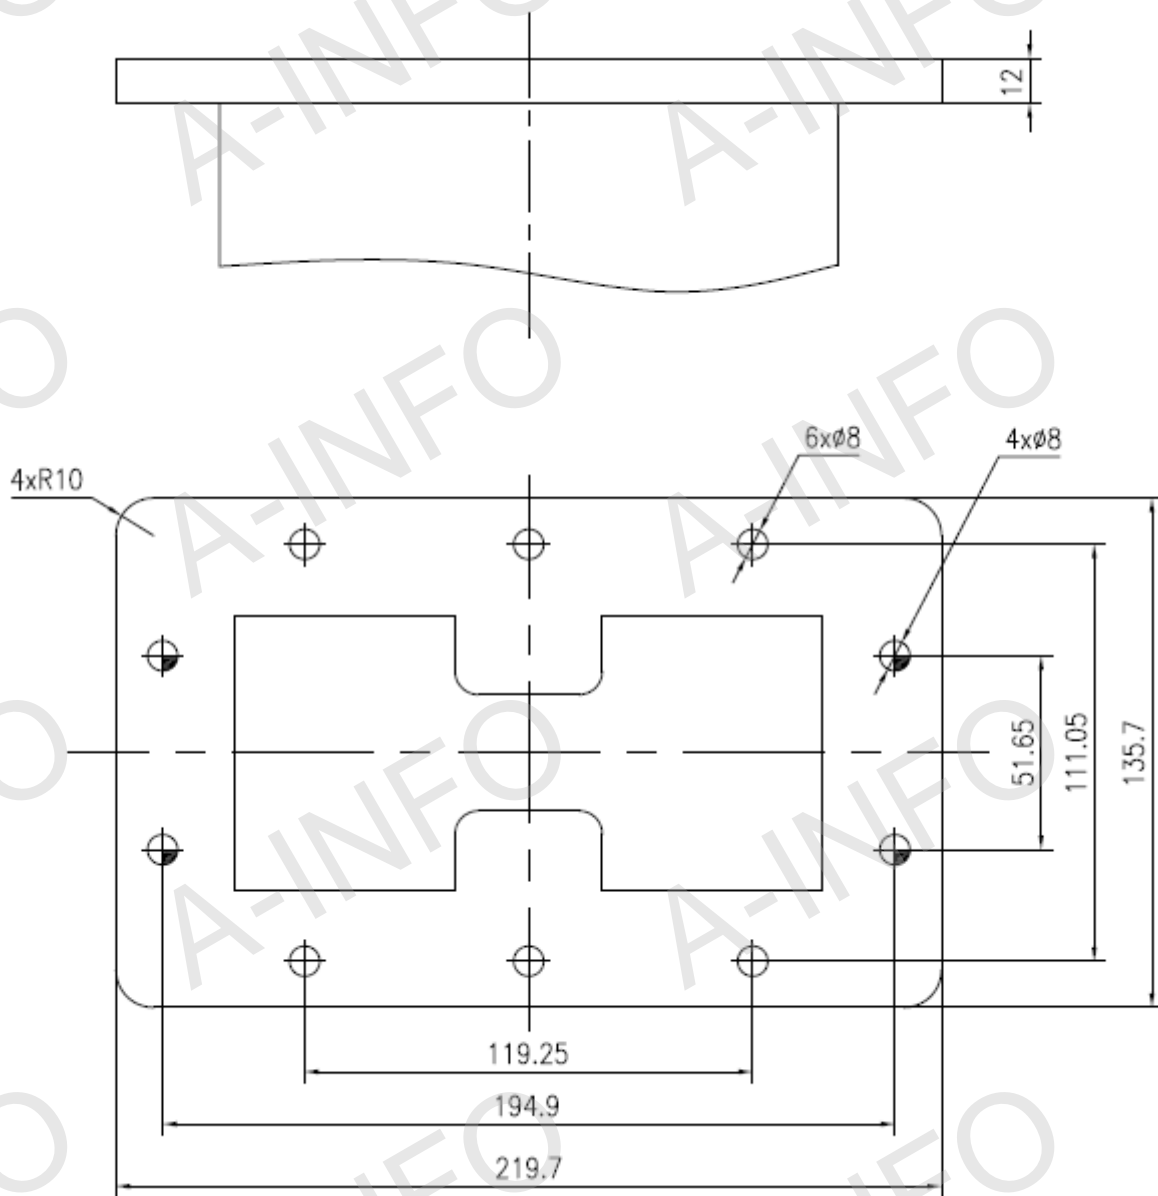

Technical Specification

| | |
|--------------------------|---|
| Frequency Range(GHz) | 0.84 - 2.0 |
| Gain(dBi) | 15 Typ. |
| Polarization | Linear |
| 3dB Beamwidth(deg) | E Plane: 42 - 17 |
| | H Plane: 40 - 18 |
| Cross Pol. Isolation(dB) | 25 |
| VSWR | 1.5:1 Typ. |
| Output | A Type: FPWRD84D24 N-Female |
| | C Type: or SMA-Female or 7/16-Female |
| Power Handling(W) | N-F: 500 Max. CW |
| | SMA-F: 50 Max. CW |
| | 7/16-F: 500 Max. CW |
| Material | Al |
| Size(mm) | A Type: 586 x 436 x 550 |
| | C Type: 586 x 436 x 769 |
| Net Weight(Kg) | A Type: 7.8 Around |
| | C Type: 10.5 Around |

C Type (With N-Female Output & L Type Mounting Bracket)

For SMA-Female or 7/16-Female output outline drawing, please contact A-INFO.

A Type (With Radome)

C Type (With N-Female Output & Radome)

For SMA-Female or 7/16-Female output outline drawing, please contact A-INFO.

C Type (With N-Female Output & L Type Mounting Bracket & Radome)

For SMA-Female or 7/16-Female output outline drawing, please contact A-INFO.

Flange Drawing (Size: mm)

AINFO Inc.

Page 5 of 7

China(Beijing):
China(Chengdu):
USA :