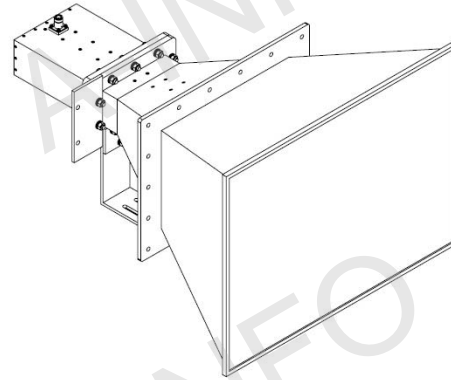

C Type (With N-Female Output & L Type Mounting Bracket)

For SMA-Female or 7/16-Female output outline drawing, please contact A-INFO.

A Type (With Radome)

C Type (With N-Female Output & Radome)

For SMA-Female or 7/16-Female output outline drawing, please contact A-INFO.

C Type (With N-Female Output & L Type Mounting Bracket & Radome)

For SMA-Female or 7/16-Female output outline drawing, please contact A-INFO.

Flange Drawing (Size: mm)

AINFO Inc.

Page 5 of 7

China(Beijing):
China(Chengdu):
USA :