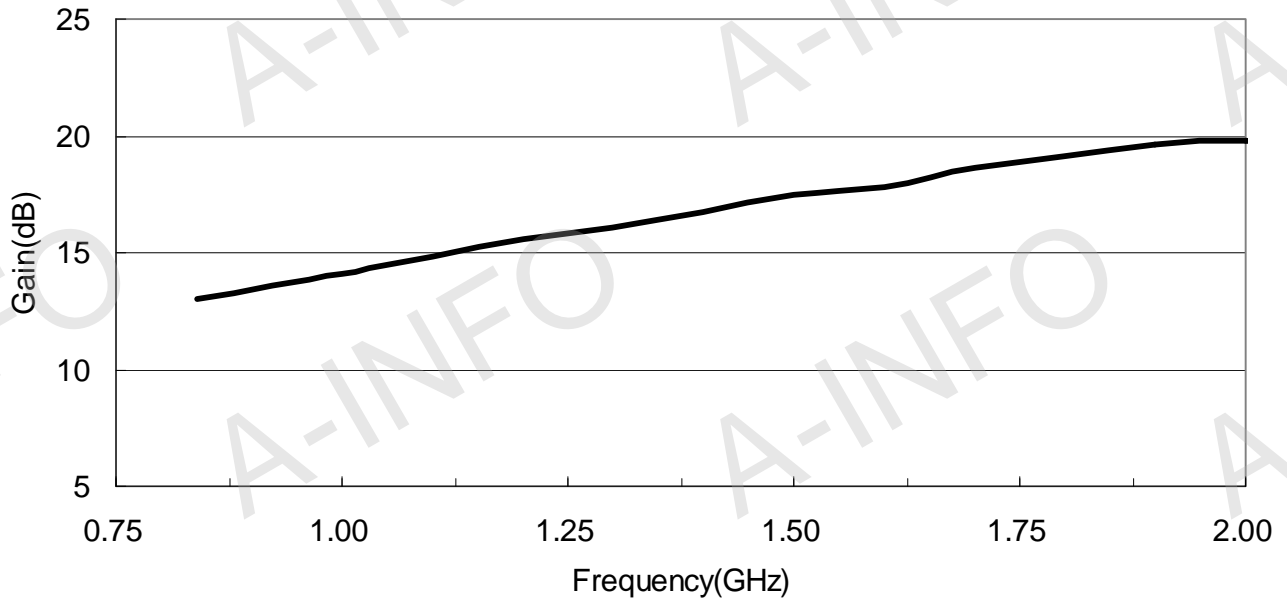

Technical Specification

| | |
|--------------------------|---|
| Frequency Range(GHz) | 0.84 - 2.0 |
| Gain(dBi) | 15 Typ. |
| Polarization | Linear |
| 3dB Beamwidth(deg) | E Plane: 42 - 17 |
| | H Plane: 40 - 18 |
| Cross Pol. Isolation(dB) | 25 |
| VSWR | 1.5:1 Typ. |
| Output | A Type: FPWRD84D24 N-Female |
| | C Type: or SMA-Female or 7/16-Female |
| Power Handling(W) | N-F: 500 Max. CW |
| | SMA-F: 50 Max. CW |
| | 7/16-F: 500 Max. CW |
| Material | Al |
| Size(mm) | A Type: 586 x 436 x 550 |
| | C Type: 586 x 436 x 769 |
| Net Weight(Kg) | A Type: 7.8 Around |
| | C Type: 10.5 Around |

Test Results

1. Gain

2. VSWR

3. Pattern