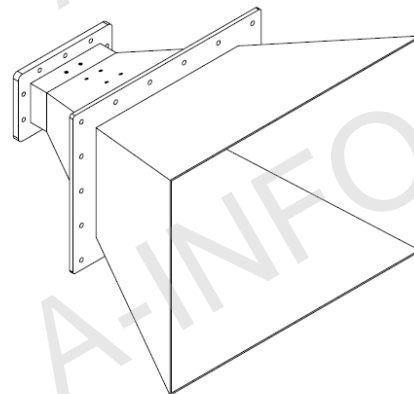

Outline Drawing (Size: mm)

A Type(With FPWRD84D24 Output)

AINFO Inc.

Page 1 of 7

China(Beijing):
China(Chengdu):
USA :

Tel: (+86) 10-6266-7326,
Tel: (+86) 28-8519-2786,
Tel: (+1) 949-639-9688,

(+86) 10-6266-7327
(+86) 28-8519-3044
(+1) 949-639-9608

Fax: (+86) 10-6266-7379
Fax: (+86) 28-8519-3068
Fax: (+1) 949-639-9670

Website: www.ainfoinc.com
Email: sales@ainfoinc.com