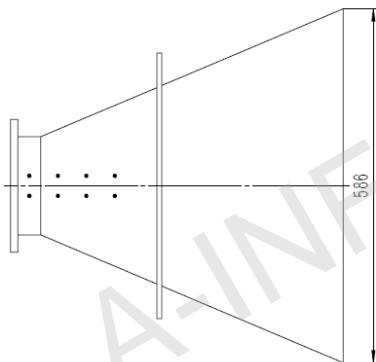

Technical Specification

| | |
|--------------------------|---|
| Frequency Range(GHz) | 0.84 - 2.0 |
| Gain(dBi) | 15 Typ. |
| Polarization | Linear |
| 3dB Beamwidth(deg) | E Plane: 42 - 17 |
| | H Plane: 40 - 18 |
| Cross Pol. Isolation(dB) | 25 |
| VSWR | 1.5:1 Typ. |
| Output | A Type: FPWRD84D24 N-Female |
| | C Type: or SMA-Female or 7/16-Female |
| Power Handling(W) | N-F: 500 Max. CW |
| | SMA-F: 50 Max. CW |
| | 7/16-F: 500 Max. CW |
| Material | Al |
| Size(mm) | A Type: 586 x 436 x 550 |
| | C Type: 586 x 436 x 769 |
| Net Weight(Kg) | A Type: 7.8 Around |
| | C Type: 10.5 Around |

Outline Drawing (Size: mm)

A Type(With FPWRD84D24 Output)

AINFO Inc.

Page 1 of 7

China(Beijing):
China(Chengdu):
USA :

Tel: (+86) 10-6266-7326,
Tel: (+86) 28-8519-2786,
Tel: (+1) 949-639-9688,

(+86) 10-6266-7327
(+86) 28-8519-3044
(+1) 949-639-9608

C Type (With N-Female Output & L Type Mounting Bracket & Radome)

For SMA-Female or 7/16-Female output outline drawing, please contact A-INFO.

Flange Drawing (Size: mm)

AINFO Inc.

Page 5 of 7

China(Beijing):
China(Chengdu):
USA :