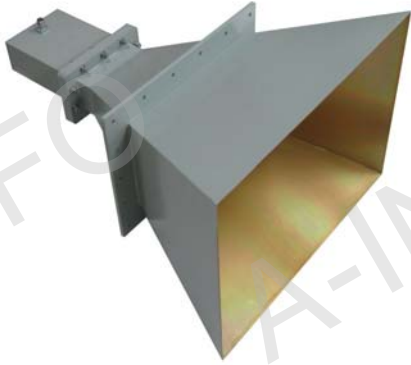

Technical Specification

| | |
|--------------------------|---|
| Frequency Range(GHz) | 0.84 - 2.0 |
| Gain(dBi) | 15 Typ. |
| Polarization | Linear |
| 3dB Beamwidth(deg) | E Plane: 42 - 17 |
| | H Plane: 40 - 18 |
| Cross Pol. Isolation(dB) | 25 |
| VSWR | 1.5:1 Typ. |
| Output | A Type: FPWRD84D24 N-Female |
| | C Type: or SMA-Female or 7/16-Female |
| Power Handling(W) | N-F: 500 Max. CW |
| | SMA-F: 50 Max. CW |
| | 7/16-F: 500 Max. CW |
| Material | Al |
| Size(mm) | A Type: 586 x 436 x 550 |
| | C Type: 586 x 436 x 769 |
| Net Weight(Kg) | A Type: 7.8 Around |
| | C Type: 10.5 Around |