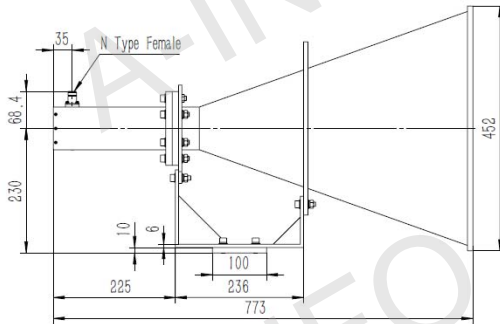

Technical Specification

| | |
|--------------------------|---|
| Frequency Range(GHz) | 0.84 - 2.0 |
| Gain(dBi) | 15 Typ. |
| Polarization | Linear |
| 3dB Beamwidth(deg) | E Plane: 42 - 17 |
| | H Plane: 40 - 18 |
| Cross Pol. Isolation(dB) | 25 |
| VSWR | 1.5:1 Typ. |
| Output | A Type: FPWRD84D24 N-Female |
| | C Type: or SMA-Female or 7/16-Female |
| Power Handling(W) | N-F: 500 Max. CW |
| | SMA-F: 50 Max. CW |
| | 7/16-F: 500 Max. CW |
| Material | Al |
| Size(mm) | A Type: 586 x 436 x 550 |
| | C Type: 586 x 436 x 769 |
| Net Weight(Kg) | A Type: 7.8 Around |
| | C Type: 10.5 Around |

C Type (With N-Female Output & L Type Mounting Bracket)

For SMA-Female or 7/16-Female output outline drawing, please contact A-INFO.

A Type (With Radome)

C Type (With N-Female Output & Radome)

For SMA-Female or 7/16-Female output outline drawing, please contact A-INFO.

C Type (With N-Female Output & L Type Mounting Bracket & Radome)

For SMA-Female or 7/16-Female output outline drawing, please contact A-INFO.

Flange Drawing (Size: mm)

AINFO Inc.

Page 5 of 7

China(Beijing):
China(Chengdu):
USA :