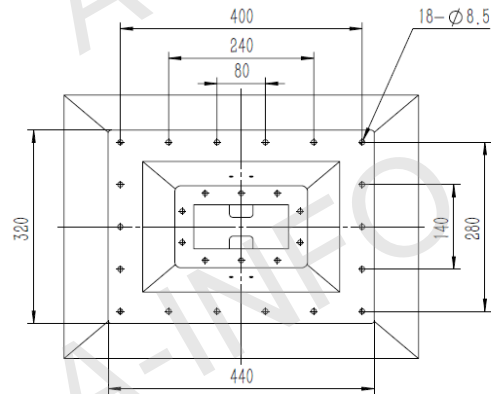

Technical Specification

| | |
|--------------------------|---|
| Frequency Range(GHz) | 0.84 - 2.0 |
| Gain(dBi) | 15 Typ. |
| Polarization | Linear |
| 3dB Beamwidth(deg) | E Plane: 42 - 17 |
| | H Plane: 40 - 18 |
| Cross Pol. Isolation(dB) | 25 |
| VSWR | 1.5:1 Typ. |
| Output | A Type: FPWRD84D24 N-Female |
| | C Type: or SMA-Female or 7/16-Female |
| Power Handling(W) | N-F: 500 Max. CW |
| | SMA-F: 50 Max. CW |
| | 7/16-F: 500 Max. CW |
| Material | Al |
| Size(mm) | A Type: 586 x 436 x 550 |
| | C Type: 586 x 436 x 769 |
| Net Weight(Kg) | A Type: 7.8 Around |
| | C Type: 10.5 Around |

Outline Drawing (Size: mm)

A Type(With FPWRD84D24 Output)

AINFO Inc.

Page 1 of 7

China(Beijing):
China(Chengdu):
USA :

Tel: (+86) 10-6266-7326,
Tel: (+86) 28-8519-2786,
Tel: (+1) 949-639-9688,

(+86) 10-6266-7327
(+86) 28-8519-3044
(+1) 949-639-9608

C Type (With N-Female Output & L Type Mounting Bracket)

For SMA-Female or 7/16-Female output outline drawing, please contact A-INFO.

A Type (With Radome)

C Type (With N-Female Output & Radome)

For SMA-Female or 7/16-Female output outline drawing, please contact A-INFO.

C Type (With N-Female Output & L Type Mounting Bracket & Radome)

For SMA-Female or 7/16-Female output outline drawing, please contact A-INFO.

Flange Drawing (Size: mm)

AINFO Inc.

Page 5 of 7

China(Beijing):
China(Chengdu):
USA :