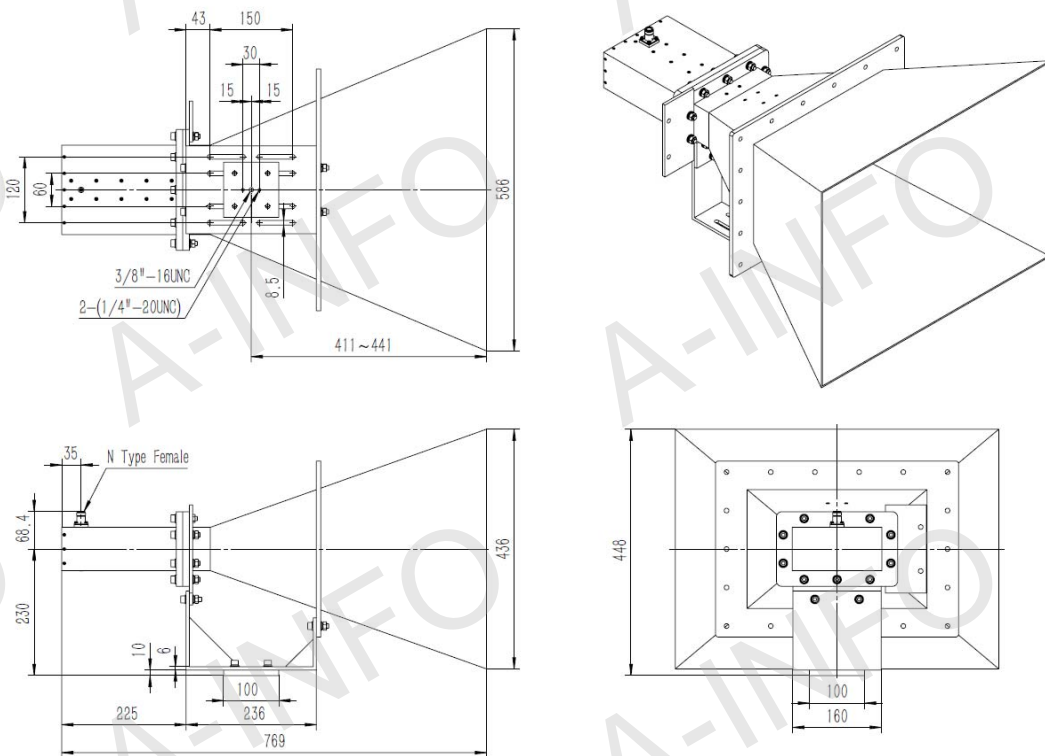

C Type (With N-Female Output & L Type Mounting Bracket)

For SMA-Female or 7/16-Female output outline drawing, please contact A-INFO.