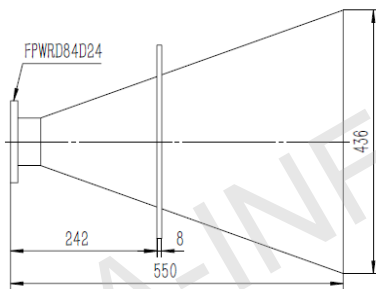

Technical Specification

| | |
|--------------------------|---|
| Frequency Range(GHz) | 0.84 - 2.0 |
| Gain(dBi) | 15 Typ. |
| Polarization | Linear |
| 3dB Beamwidth(deg) | E Plane: 42 - 17 |
| | H Plane: 40 - 18 |
| Cross Pol. Isolation(dB) | 25 |
| VSWR | 1.5:1 Typ. |
| Output | A Type: FPWRD84D24 N-Female |
| | C Type: or SMA-Female or 7/16-Female |
| Power Handling(W) | N-F: 500 Max. CW |
| | SMA-F: 50 Max. CW |
| | 7/16-F: 500 Max. CW |
| Material | Al |
| Size(mm) | A Type: 586 x 436 x 550 |
| | C Type: 586 x 436 x 769 |
| Net Weight(Kg) | A Type: 7.8 Around |
| | C Type: 10.5 Around |

Outline Drawing (Size: mm)

A Type(With FPWRD84D24 Output)

AINFO Inc.

Page 1 of 7

China(Beijing):
China(Chengdu):
USA :

Tel: (+86) 10-6266-7326,
Tel: (+86) 28-8519-2786,
Tel: (+1) 949-639-9688,

(+86) 10-6266-7327
(+86) 28-8519-3044
(+1) 949-639-9608

C Type (With N-Female Output & L Type Mounting Bracket)

For SMA-Female or 7/16-Female output outline drawing, please contact A-INFO.

A Type (With Radome)

C Type (With N-Female Output & Radome)

For SMA-Female or 7/16-Female output outline drawing, please contact A-INFO.

C Type (With N-Female Output & L Type Mounting Bracket & Radome)

For SMA-Female or 7/16-Female output outline drawing, please contact A-INFO.

Flange Drawing (Size: mm)

AINFO Inc.

Page 5 of 7

China(Beijing):
China(Chengdu):
USA :