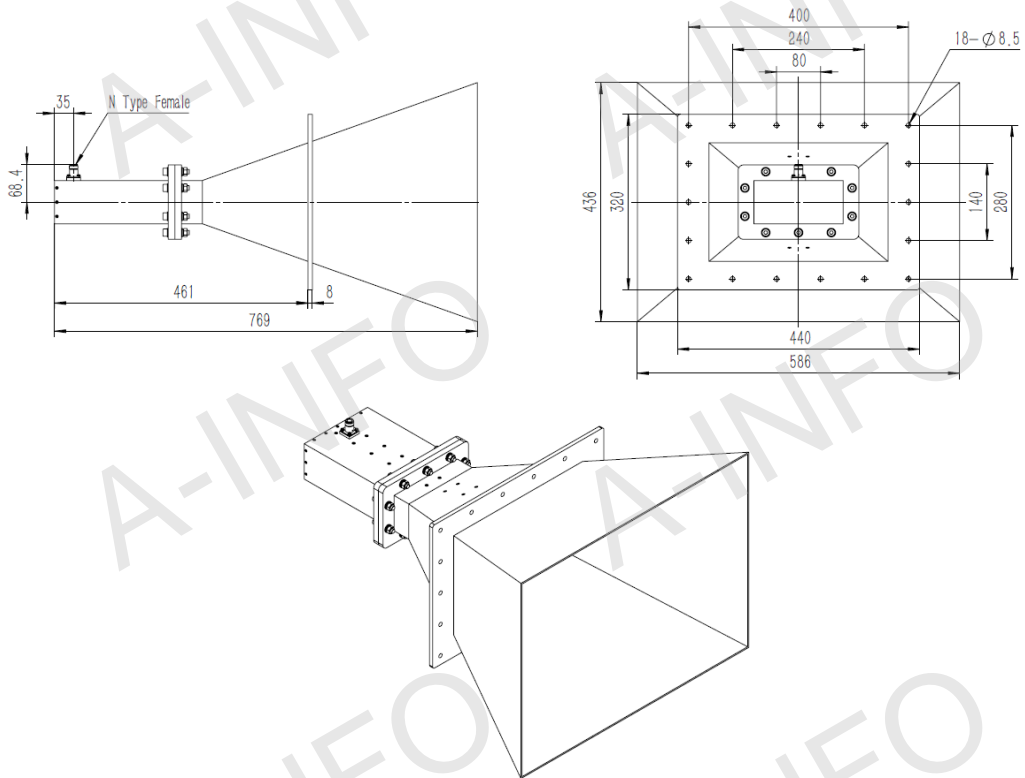

C Type (With N-Female Output)

For SMA-Female or 7/16-Female output outline drawing, please contact A-INFO.