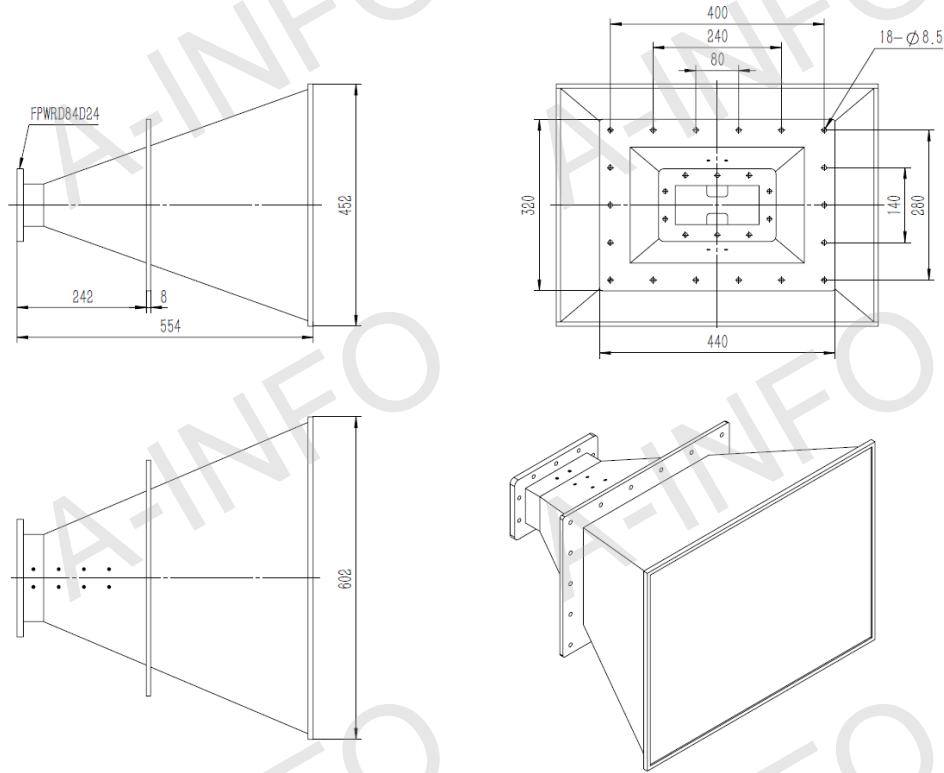

A Type (With Radome)