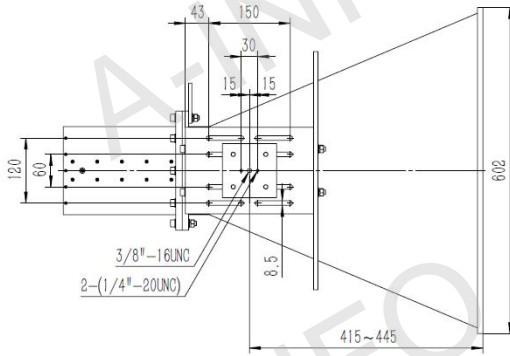

Technical Specification

| | |
|--------------------------|---|
| Frequency Range(GHz) | 0.84 - 2.0 |
| Gain(dBi) | 15 Typ. |
| Polarization | Linear |
| 3dB Beamwidth(deg) | E Plane: 42 - 17 |
| | H Plane: 40 - 18 |
| Cross Pol. Isolation(dB) | 25 |
| VSWR | 1.5:1 Typ. |
| Output | A Type: FPWRD84D24 N-Female |
| | C Type: or SMA-Female or 7/16-Female |
| Power Handling(W) | N-F: 500 Max. CW |
| | SMA-F: 50 Max. CW |
| | 7/16-F: 500 Max. CW |
| Material | Al |
| Size(mm) | A Type: 586 x 436 x 550 |
| | C Type: 586 x 436 x 769 |
| Net Weight(Kg) | A Type: 7.8 Around |
| | C Type: 10.5 Around |

C Type (With N-Female Output & L Type Mounting Bracket)

For SMA-Female or 7/16-Female output outline drawing, please contact A-INFO.

A Type (With Radome)

C Type (With N-Female Output & Radome)

For SMA-Female or 7/16-Female output outline drawing, please contact A-INFO.

C Type (With N-Female Output & L Type Mounting Bracket & Radome)

For SMA-Female or 7/16-Female output outline drawing, please contact A-INFO.

Flange Drawing (Size: mm)

AINFO Inc.

Page 5 of 7

China(Beijing):
China(Chengdu):
USA :