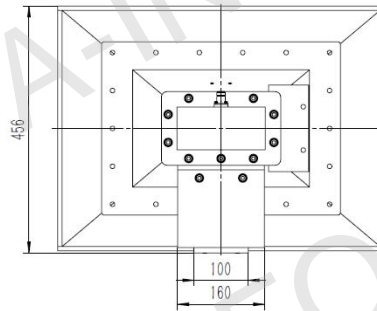

Technical Specification

| | |
|--------------------------|---|
| Frequency Range(GHz) | 0.84 - 2.0 |
| Gain(dBi) | 15 Typ. |
| Polarization | Linear |
| 3dB Beamwidth(deg) | E Plane: 42 - 17 |
| | H Plane: 40 - 18 |
| Cross Pol. Isolation(dB) | 25 |
| VSWR | 1.5:1 Typ. |
| Output | A Type: FPWRD84D24 N-Female |
| | C Type: or SMA-Female or 7/16-Female |
| Power Handling(W) | N-F: 500 Max. CW |
| | SMA-F: 50 Max. CW |
| | 7/16-F: 500 Max. CW |
| Material | Al |
| Size(mm) | A Type: 586 x 436 x 550 |
| | C Type: 586 x 436 x 769 |
| Net Weight(Kg) | A Type: 7.8 Around |
| | C Type: 10.5 Around |

C Type (With N-Female Output & L Type Mounting Bracket)

For SMA-Female or 7/16-Female output outline drawing, please contact A-INFO.

A Type (With Radome)

C Type (With N-Female Output & Radome)

For SMA-Female or 7/16-Female output outline drawing, please contact A-INFO.

C Type (With N-Female Output & L Type Mounting Bracket & Radome)

For SMA-Female or 7/16-Female output outline drawing, please contact A-INFO.

Flange Drawing (Size: mm)

AINFO Inc.

Page 5 of 7

China(Beijing):
China(Chengdu):
USA :