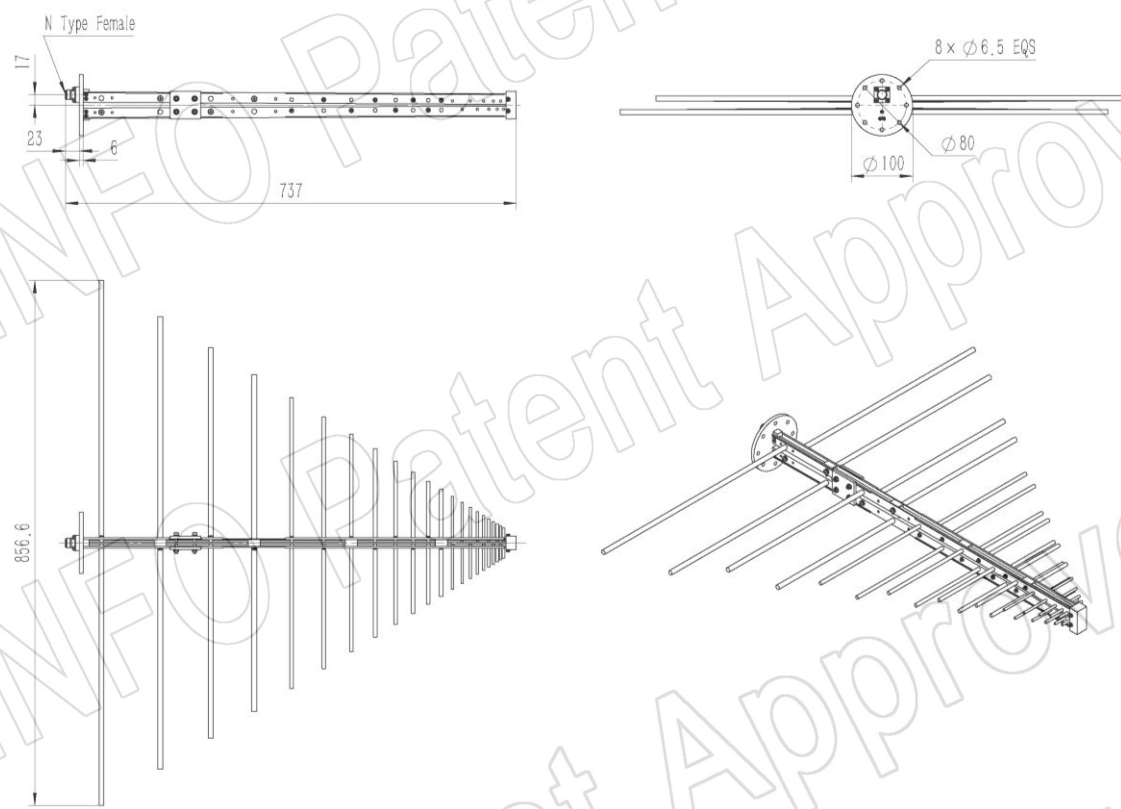

DS-20200C (P/N: DS-20200C)

AINFO Inc.

Page 3 of 7

China(Beijing):
China(Chengdu):
USA :

Tel: (+86) 10-6266-7326,
Tel: (+86) 28-8519-2786,
Tel: (+1) 949-639-9688,

(+86) 10-6266-7327
(+86) 28-8519-3044
(+1) 949-639-9608

Fax: (+86) 10-6266-7379
Fax: (+86) 28-8519-3068
Fax: (+1) 949-639-9670

Website: www.ainfoinc.com
Email: sales@ainfoinc.com