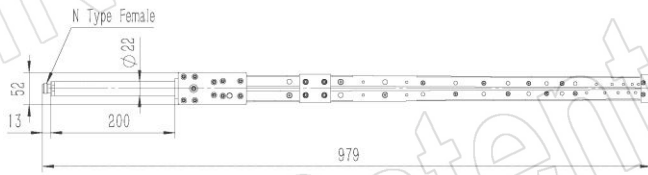

DS-20200E (P/N: DS-20200E)

AINFO Inc.

Page 4 of 7

China(Beijing):
China(Chengdu):
USA :

Tel: (+86) 10-6266-7326,
Tel: (+86) 28-8519-2786,
Tel: (+1) 949-639-9688,

(+86) 10-6266-7327
(+86) 28-8519-3044
(+1) 949-639-9608

Fax: (+86) 10-6266-7379
Fax: (+86) 28-8519-3068
Fax: (+1) 949-639-9670

Website: www.ainfoinc.com
Email: sales@ainfoinc.com