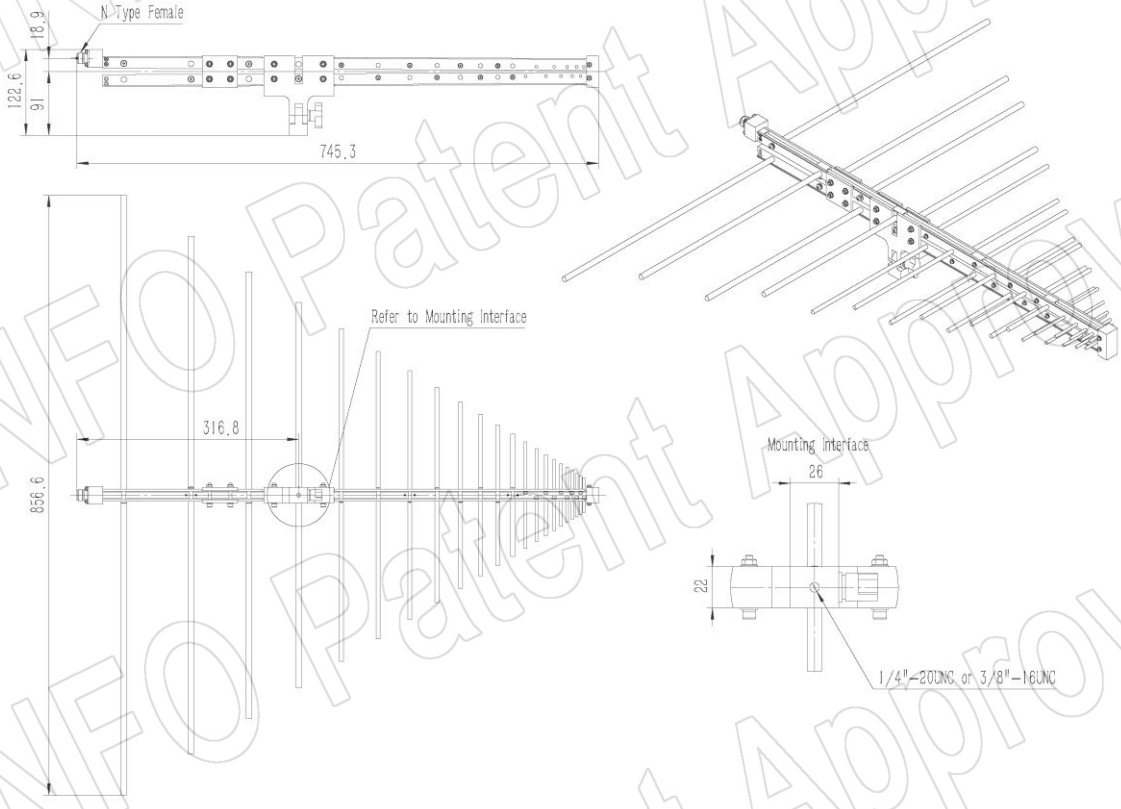

DS-20200 with Mounting Bracket for Tripod Application (Option, P/N: DS-20200-MBA)