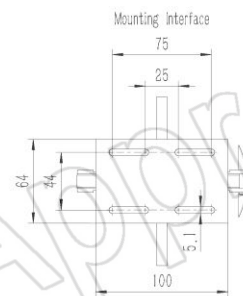

DS-20200 with Mounting Bracket (Option, P/N: DS-20200-MB)

AINFO Inc.

Page 2 of 7

China(Beijing):
China(Chengdu):
USA :

Tel: (+86) 10-6266-7326,
Tel: (+86) 28-8519-2786,
Tel: (+1) 949-639-9688,

(+86) 10-6266-7327
(+86) 28-8519-3044
(+1) 949-639-9608

Fax: (+86) 10-6266-7379
Fax: (+86) 28-8519-3068
Fax: (+1) 949-639-9670

Website: www.ainfoinc.com
Email: sales@ainfoinc.com