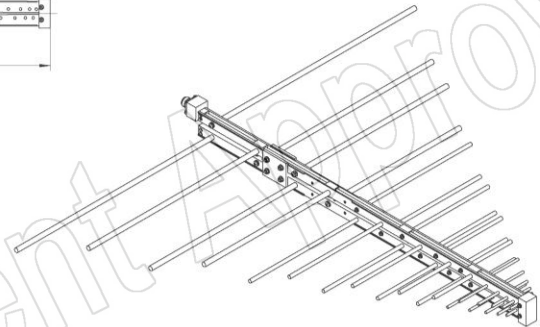

APPROVED PATENT ID:

ZL201630458652.X

Outline Drawing (Size: mm)

DS-20200 (P/N: DS-20200)