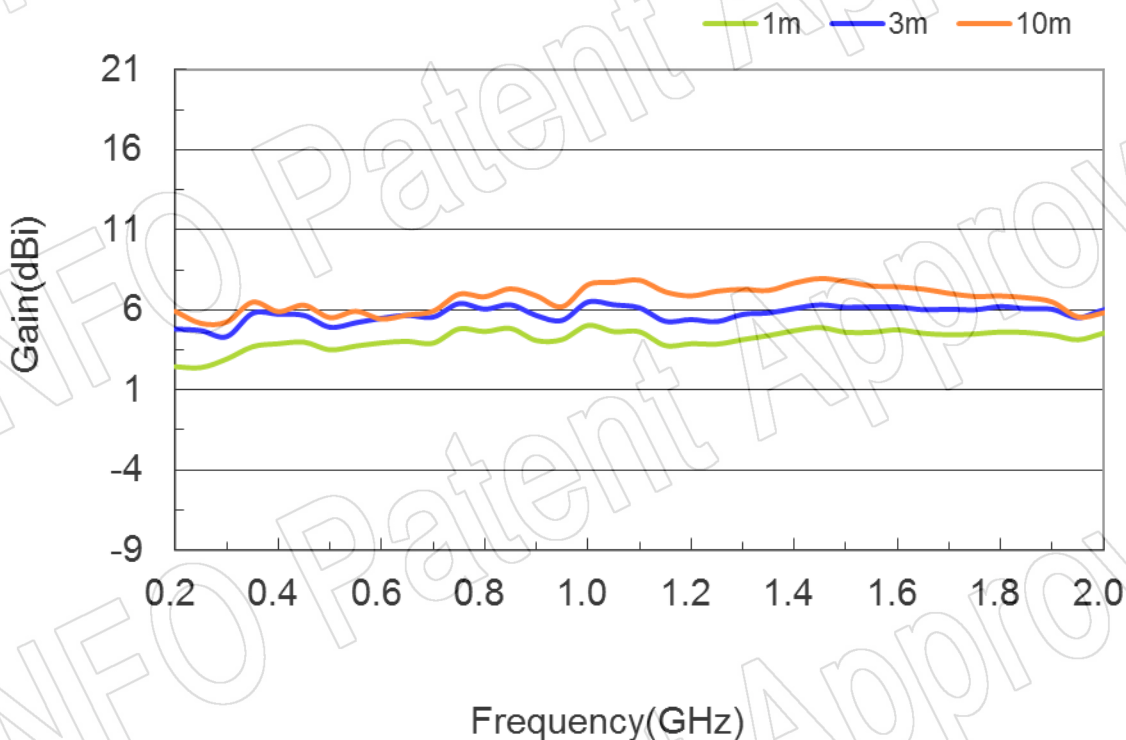

Test Results

1. Gain