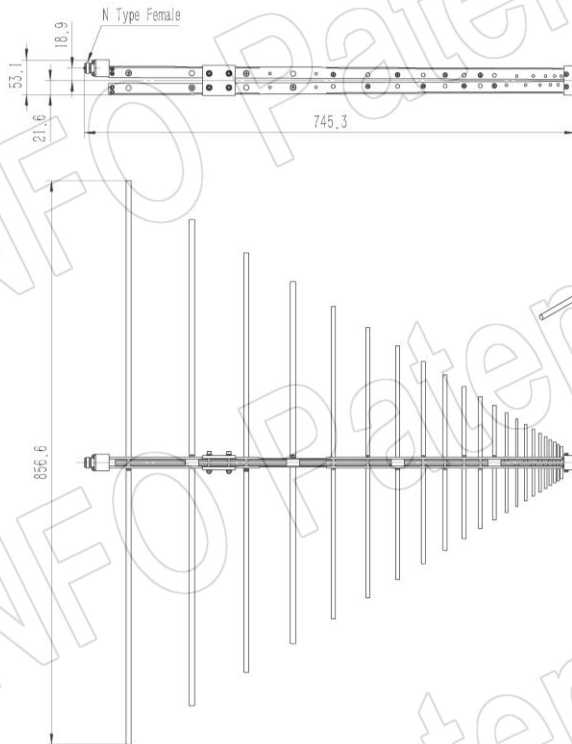

## Technical Specification

P/N:DS-20200	
Frequency Range(GHz)	0.2 - 2.0
Gain(dBi)	6 Typ.
Polarization	Linear
3dB Beamwidth(deg)	E Plane: 70 - 39
	H Plane: 135 - 108
VSWR	2.0:1 Typ. / 3.0:1 Max.
Output	N-Female
Average Power(W CW)	300 (200 @ 2.0GHz)
Peak Power(KW)	3
Material	Al
Size(mm)	856.6 x 53.1 x 745.3
Net Weight(Kg)	0.90 Around

P/N:DS-20200C	
Frequency Range(GHz)	0.2 - 2.0
Gain(dBi)	6 Typ.
Polarization	Linear
3dB Beamwidth(deg)	E Plane: 70 - 39
	H Plane: 135 - 108
VSWR	2.0:1 Typ. / 3.0:1 Max.
Output	N-Female
Average Power(W CW)	300 (200 @ 2.0GHz)
Peak Power(KW)	3
Material	Al
Size(mm)	856.6 x 100 x 737
Net Weight(Kg)	1.18 Around

P/N:DS-20200E	
Frequency Range(GHz)	0.2 - 2.0
Gain(dBi)	6 Typ.
Polarization	Linear
3dB Beamwidth(deg)	E Plane: 70 - 39
	H Plane: 135 - 108
VSWR	2.0:1 Typ. / 3.0:1 Max.
Output	N-Female
Average Power(W CW)	300 (200 @ 2.0GHz)
Peak Power(KW)	3
Material	Al
Size(mm)	856.6 x 52 x 979
Net Weight(Kg)	1.35 Around

## Outline Drawing (Size: mm)

DS-20200 (P/N: DS-20200)