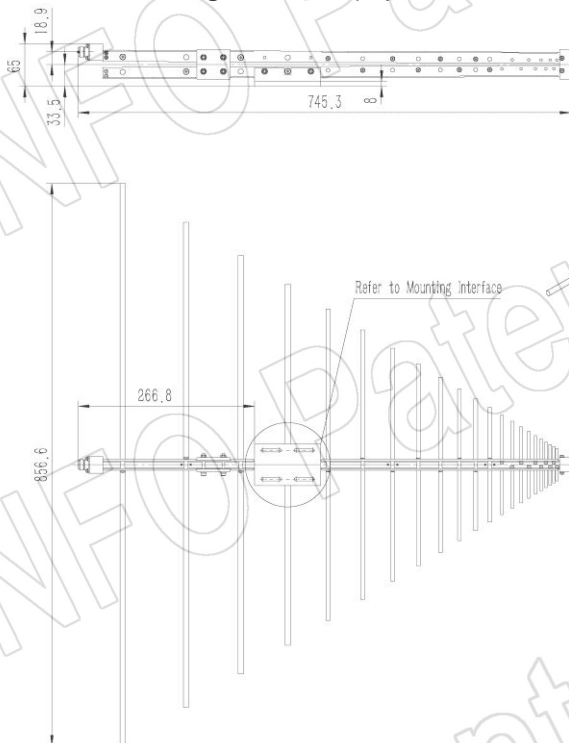

DS-20200 with Mounting Bracket (Option, P/N: DS-20200-MB)

AINFO Inc.

Page 2 of 7

China(Beijing):
China(Chengdu):
USA :

Tel: (+86) 10-6266-7326,
Tel: (+86) 28-8519-2786,
Tel: (+1) 949-639-9688,

(+86) 10-6266-7327
(+86) 28-8519-3044
(+1) 949-639-9608

Fax: (+86) 10-6266-7379
Fax: (+86) 28-8519-3068
Fax: (+1) 949-639-9670

Website: www.ainfoinc.com
Email: sales@ainfoinc.com