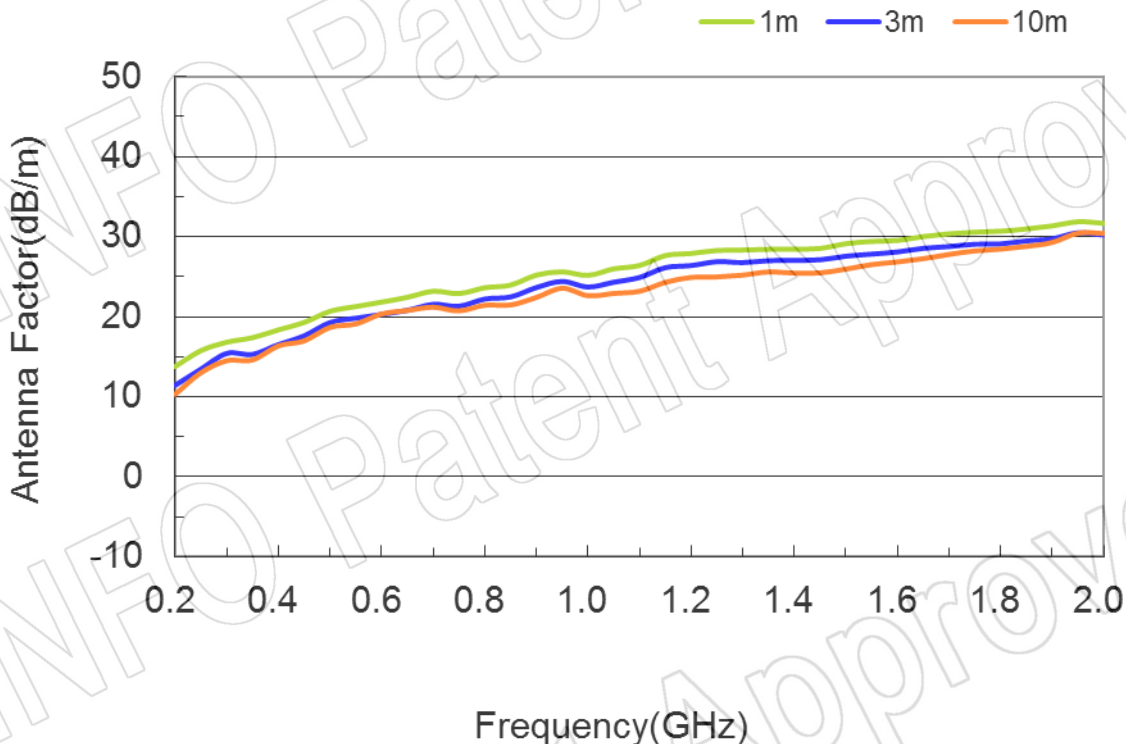

2. Antenna Factor