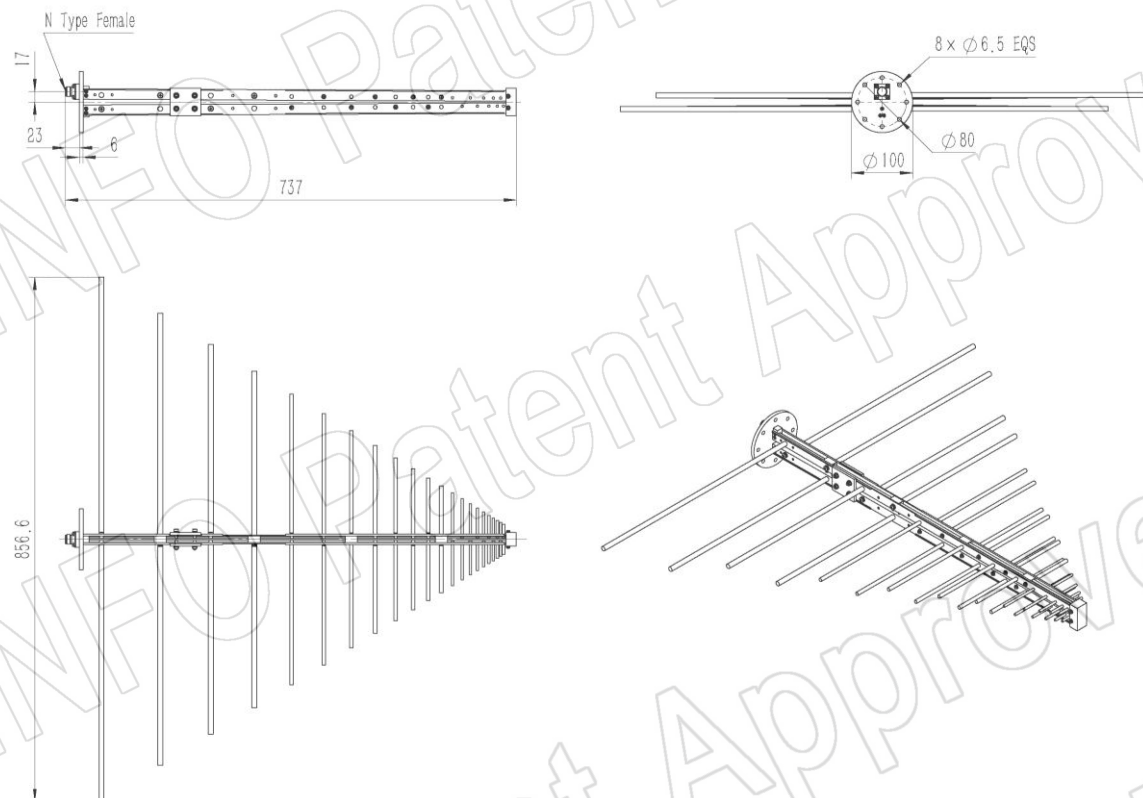

DS-20100C (P/N: DS-20100C)

AINFO Inc.

Page 3 of 7

China(Beijing):
China(Chengdu):
USA :

Tel: (+86) 10-6266-7326,
Tel: (+86) 28-8519-2786,
Tel: (+1) 949-639-9688,

(+86) 10-6266-7327
(+86) 28-8519-3044
(+1) 949-639-9608

Fax: (+86) 10-6266-7379
Fax: (+86) 28-8519-3068
Fax: (+1) 949-639-9670

Website: www.ainfoinc.com
Email: sales@ainfoinc.com