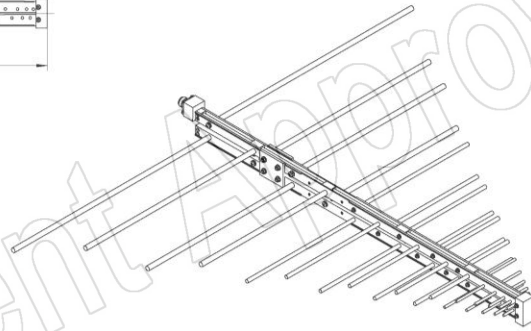

APPROVED PATENT ID:

ZL201630458652.X

Outline Drawing (Size: mm)

DS-20100 (P/N: DS-20100)