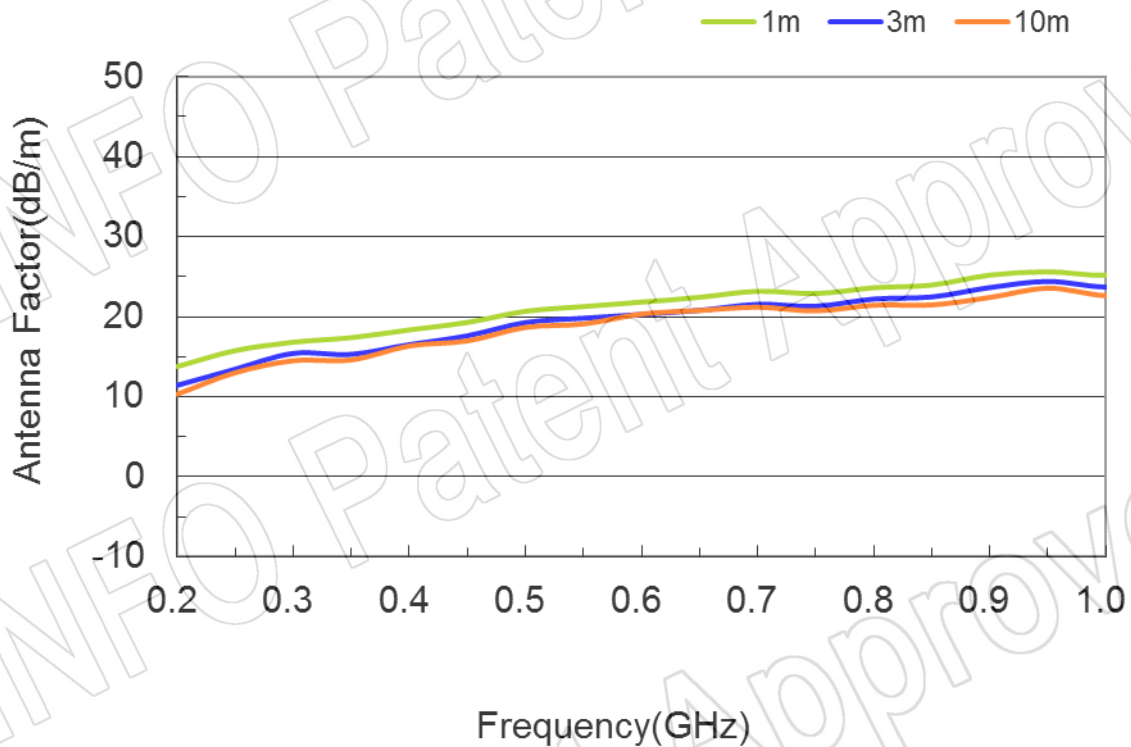

2. Antenna Factor

AINFO Inc.

Page 5 of 7

China(Beijing):
China(Chengdu):
USA :

Tel: (+86) 10-6266-7326,
Tel: (+86) 28-8519-2786,
Tel: (+1) 949-639-9688,

(+86) 10-6266-7327
(+86) 28-8519-3044
(+1) 949-639-9608

Fax: (+86) 10-6266-7379
Fax: (+86) 28-8519-3068
Fax: (+1) 949-639-9670

Website: www.ainfoinc.com
Email: sales@ainfoinc.com