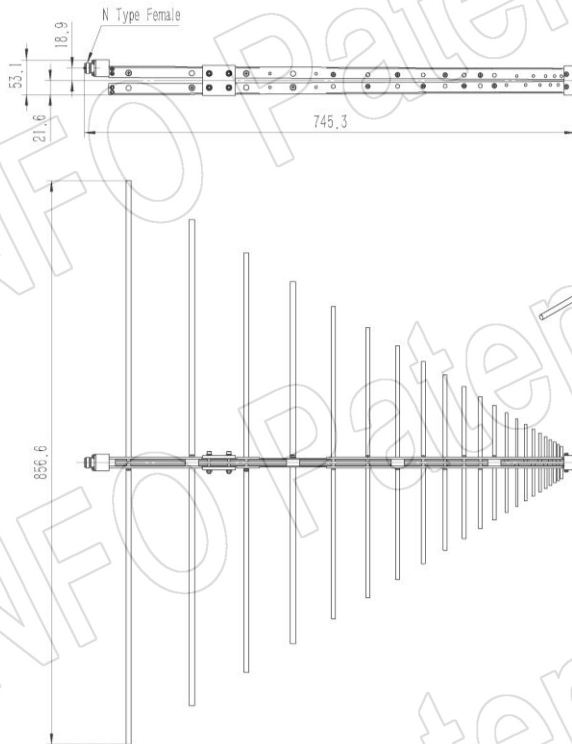

Technical Specification

P/N:DS-20100	
Frequency Range(GHz)	0.2 - 1.0
Gain(dBi)	6 Typ.
Polarization	Linear
3dB Beamwidth(deg)	E Plane: 70 - 55
	H Plane: 135 - 108
VSWR	1.5:1 Typ. / 2.0:1 Max.
Output	N-Female
Average Power(W CW)	300
Peak Power(KW)	3
Material	Al
Size(mm)	856.6 x 53.1 x 745.3
Net Weight(Kg)	0.90 Around

P/N:DS-20100C	
Frequency Range(GHz)	0.2 - 1.0
Gain(dBi)	6 Typ.
Polarization	Linear
3dB Beamwidth(deg)	E Plane: 70 - 55
	H Plane: 135 - 108
VSWR	1.5:1 Typ. / 2.0:1 Max.
Output	N-Female
Average Power(W CW)	300
Peak Power(KW)	3
Material	Al
Size(mm)	856.6 x 100 x 737
Net Weight(Kg)	1.18 Around

P/N:DS-20100E	
Frequency Range(GHz)	0.2 - 1.0
Gain(dBi)	6 Typ.
Polarization	Linear
3dB Beamwidth(deg)	E Plane: 70 - 55
	H Plane: 135 - 108
VSWR	1.5:1 Typ. / 2.0:1 Max.
Output	N-Female
Average Power(W CW)	300
Peak Power(KW)	3
Material	Al
Size(mm)	856.6 x 52 x 979
Net Weight(Kg)	1.35 Around

Website: www.ainfoinc.com
Email: sales@ainfoinc.com

APPROVED PATENT ID:

ZL201630458652.X

Outline Drawing (Size: mm)

DS-20100 (P/N: DS-20100)

DS-20100 with Mounting Bracket (Option, P/N: DS-20200-MB)

AINFO Inc.