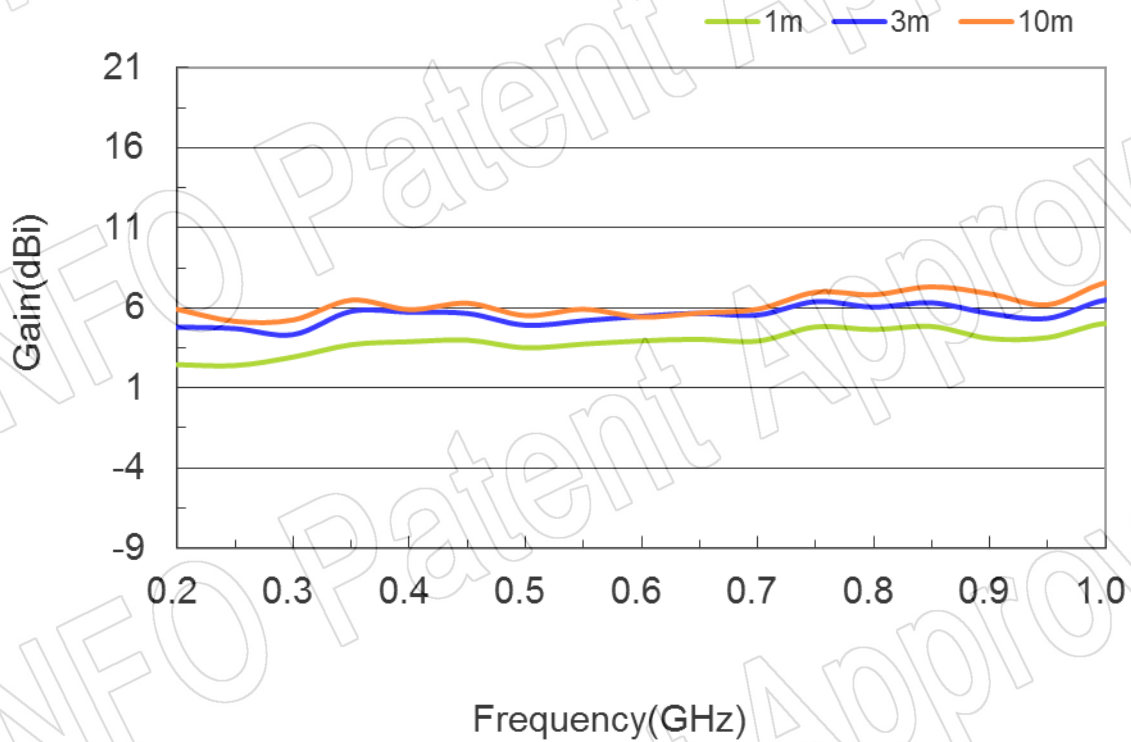

Test Results

1. Gain