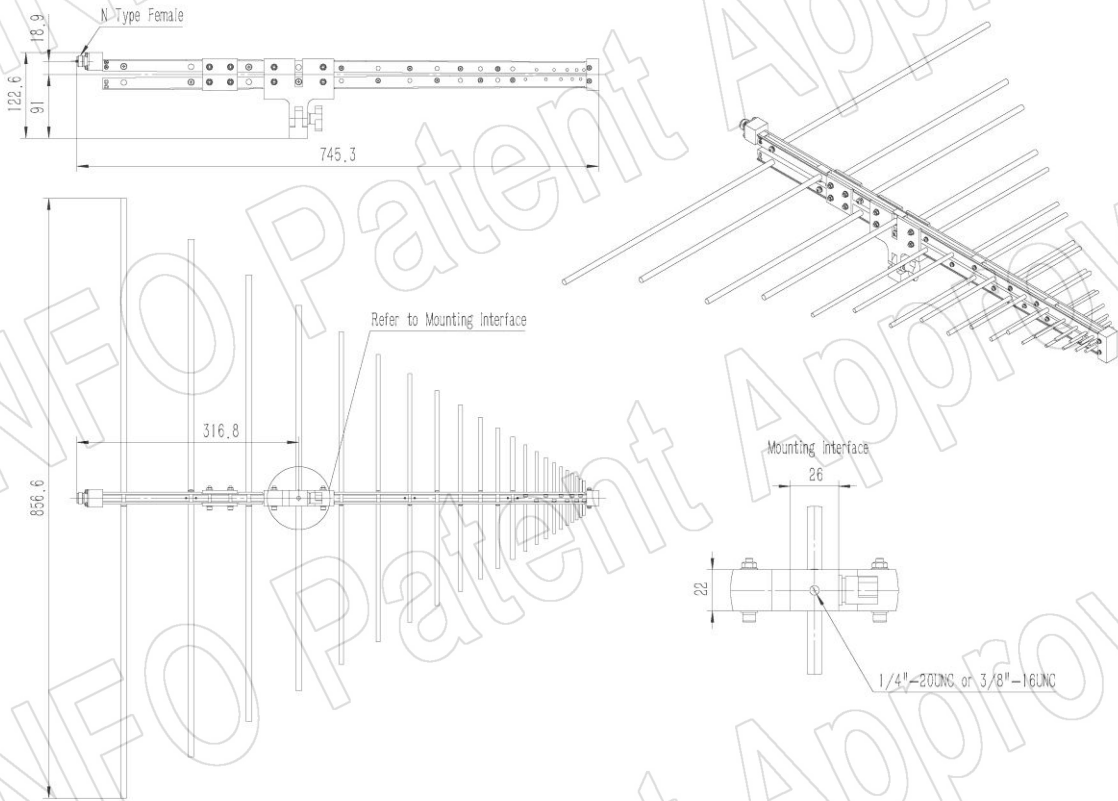

DS-20100 with Mounting Bracket for Tripod Application (Option, P/N: DS-20200-MBA)