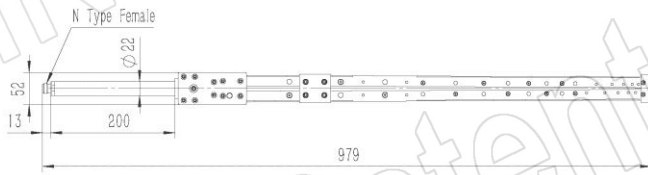

DS-20100E (P/N: DS-20100E)

AINFO Inc.

Page 4 of 7

China(Beijing):
China(Chengdu):
USA :

Tel: (+86) 10-6266-7326,
Tel: (+86) 28-8519-2786,
Tel: (+1) 949-639-9688,

(+86) 10-6266-7327
(+86) 28-8519-3044
(+1) 949-639-9608

Fax: (+86) 10-6266-7379
Fax: (+86) 28-8519-3068
Fax: (+1) 949-639-9670

Website: www.ainfoinc.com
Email: sales@ainfoinc.com