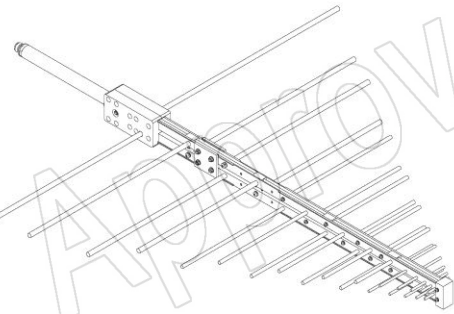

DS-20100E (P/N: DS-20100E)

AINFO Inc.

Page 4 of 7

China(Beijing):
China(Chengdu):
USA :

Tel: (+86) 10-6266-7326,
Tel: (+86) 28-8519-2786,
Tel: (+1) 949-639-9688,

(+86) 10-6266-7327
(+86) 28-8519-3044
(+1) 949-639-9608

Fax: (+86) 10-6266-7379
Fax: (+86) 28-8519-3068
Fax: (+1) 949-639-9670

Website: www.ainfoinc.com
Email: sales@ainfoinc.com