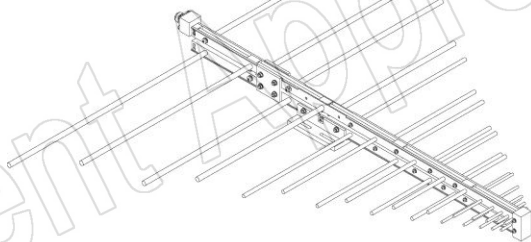

Website: www.ainfoinc.com
Email: sales@ainfoinc.com

APPROVED PATENT ID:

ZL201630458652.X

Outline Drawing (Size: mm)

DS-20100 (P/N: DS-20100)

DS-20100 with Mounting Bracket (Option, P/N: DS-20200-MB)

AINFO Inc.