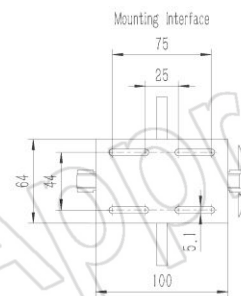

P/N:DS-20100E	
Frequency Range(GHz)	0.2 - 1.0
Gain(dBi)	6 Typ.
Polarization	Linear
3dB Beamwidth(deg)	E Plane: 70 - 55
	H Plane: 135 - 108
VSWR	1.5:1 Typ. / 2.0:1 Max.
Output	N-Female
Average Power(W CW)	300
Peak Power(KW)	3
Material	Al
Size(mm)	856.6 x 52 x 979
Net Weight(Kg)	1.35 Around

Website: www.ainfoinc.com
Email: sales@ainfoinc.com

APPROVED PATENT ID:

ZL201630458652.X

Outline Drawing (Size: mm)

DS-20100 (P/N: DS-20100)

DS-20100 with Mounting Bracket (Option, P/N: DS-20200-MB)

AINFO Inc.