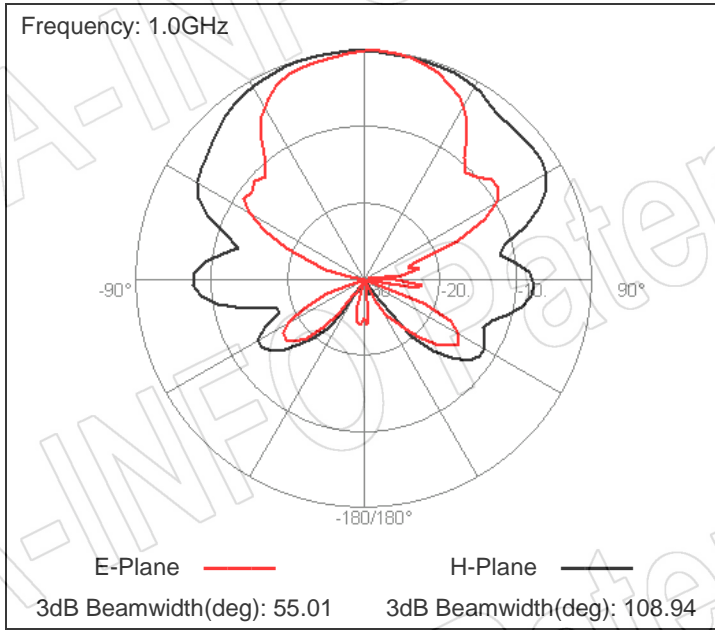

AINFO Inc.

Page 7 of 7

China(Beijing):
China(Chengdu):
USA :

Tel: (+86) 10-6266-7326,
Tel: (+86) 28-8519-2786,
Tel: (+1) 949-639-9688,

(+86) 10-6266-7327
(+86) 28-8519-3044
(+1) 949-639-9608

Fax: (+86) 10-6266-7379
Fax: (+86) 28-8519-3068
Fax: (+1) 949-639-9670

Website: www.ainfoinc.com
Email: sales@ainfoinc.com