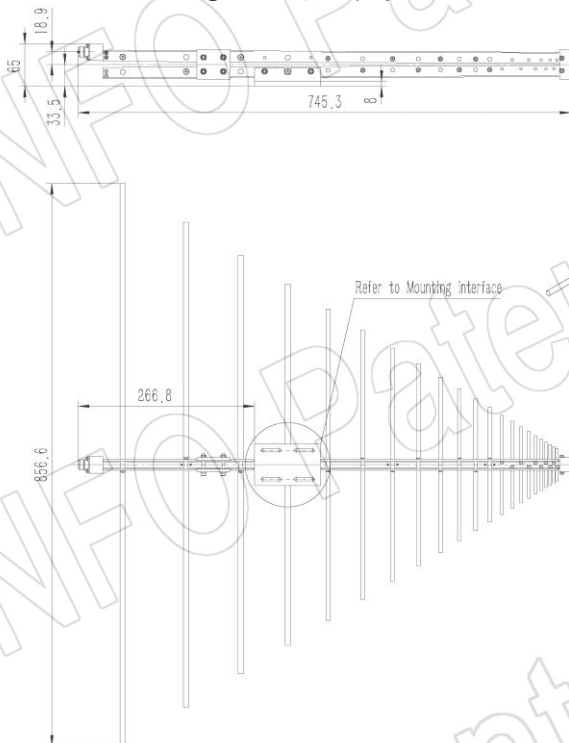

Technical Specification

P/N:DS-20100	
Frequency Range(GHz)	0.2 - 1.0
Gain(dBi)	6 Typ.
Polarization	Linear
3dB Beamwidth(deg)	E Plane: 70 - 55
	H Plane: 135 - 108
VSWR	1.5:1 Typ. / 2.0:1 Max.
Output	N-Female
Average Power(W CW)	300
Peak Power(KW)	3
Material	Al
Size(mm)	856.6 x 53.1 x 745.3
Net Weight(Kg)	0.90 Around

P/N:DS-20100C	
Frequency Range(GHz)	0.2 - 1.0
Gain(dBi)	6 Typ.
Polarization	Linear
3dB Beamwidth(deg)	E Plane: 70 - 55
	H Plane: 135 - 108
VSWR	1.5:1 Typ. / 2.0:1 Max.
Output	N-Female
Average Power(W CW)	300
Peak Power(KW)	3
Material	Al
Size(mm)	856.6 x 100 x 737
Net Weight(Kg)	1.18 Around

P/N:DS-20100E	
Frequency Range(GHz)	0.2 - 1.0
Gain(dBi)	6 Typ.
Polarization	Linear
3dB Beamwidth(deg)	E Plane: 70 - 55
	H Plane: 135 - 108
VSWR	1.5:1 Typ. / 2.0:1 Max.
Output	N-Female
Average Power(W CW)	300
Peak Power(KW)	3
Material	Al
Size(mm)	856.6 x 52 x 979
Net Weight(Kg)	1.35 Around

Website: www.ainfoinc.com
Email: sales@ainfoinc.com

APPROVED PATENT ID:

ZL201630458652.X

Outline Drawing (Size: mm)

DS-20100 (P/N: DS-20100)

DS-20100 with Mounting Bracket (Option, P/N: DS-20200-MB)

AINFO Inc.