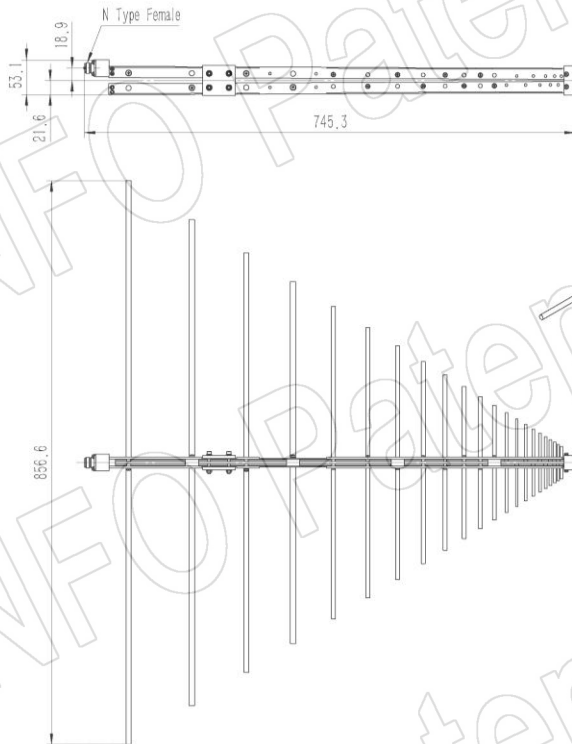

Technical Specification

P/N:DS-20300	
Frequency Range(GHz)	0.2 - 3.0
Gain(dBi)	6 Typ.
Polarization	Linear
3dB Beamwidth(deg)	E Plane: 70 - 30
	H Plane: 135 - 90
VSWR	2.0:1 Typ. / 3.0:1 Max.
Output	N-Female
Average Power(W CW)	300 (150 @ 3.0GHz)
Peak Power(KW)	3
Material	Al
Size(mm)	856.6 x 53.1 x 745.3
Net Weight(Kg)	0.90 Around

P/N:DS-20300C	
Frequency Range(GHz)	0.2 - 3.0
Gain(dBi)	6 Typ.
Polarization	Linear
3dB Beamwidth(deg)	E Plane: 70 - 30
	H Plane: 135 - 90
VSWR	2.0:1 Typ. / 3.0:1 Max.
Output	N-Female
Average Power(W CW)	300 (150 @ 3.0GHz)
Peak Power(KW)	3
Material	Al
Size(mm)	856.6 x 100 x 737
Net Weight(Kg)	1.18 Around

P/N:DS-20300E	
Frequency Range(GHz)	0.2 - 3.0
Gain(dBi)	6 Typ.
Polarization	Linear
3dB Beamwidth(deg)	E Plane: 70 - 30
	H Plane: 135 - 90
VSWR	2.0:1 Typ. / 3.0:1 Max.
Output	N-Female
Average Power(W CW)	300 (150 @ 3.0GHz)
Peak Power(KW)	3
Material	Al
Size(mm)	856.6 x 52 x 979
Net Weight(Kg)	1.35 Around

Website: www.ainfoinc.com
Email: sales@ainfoinc.com

APPROVED PATENT ID:

ZL201630458652.X

Outline Drawing (Size: mm)

DS-20300 (P/N: DS-20300)

DS-20300 with Mounting Bracket (Option, P/N: DS-20200-MB)

AINFO Inc.