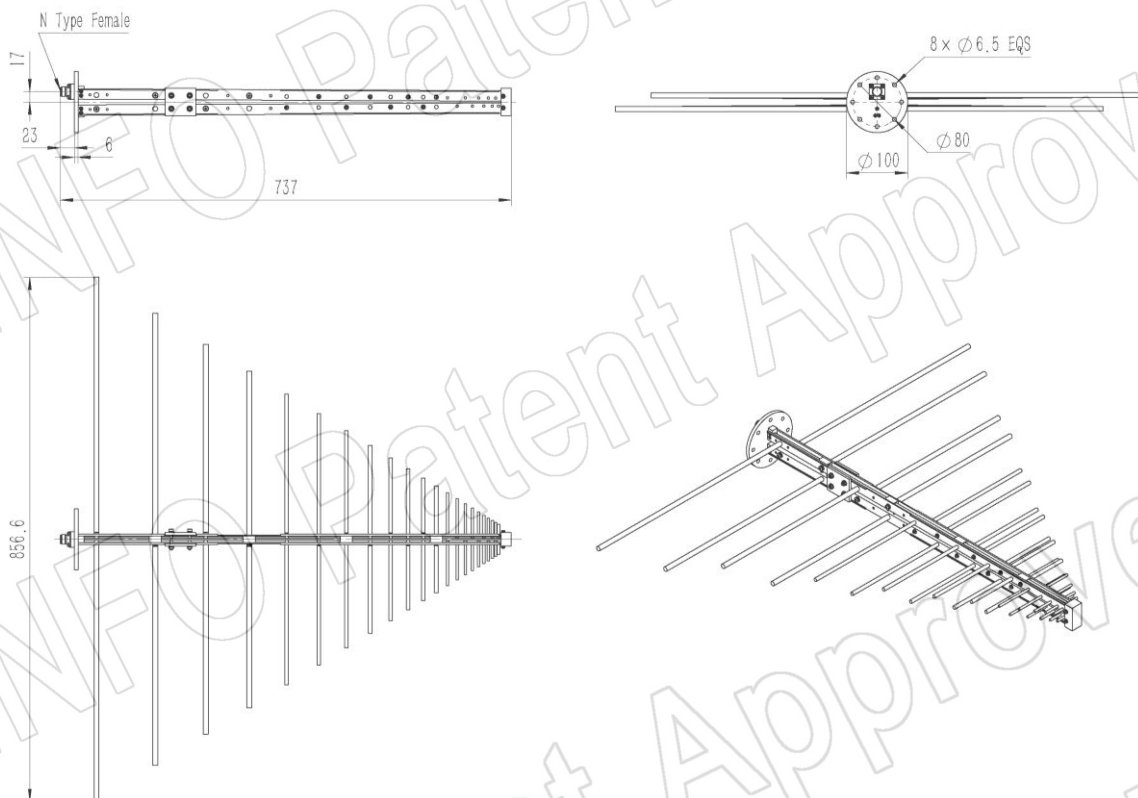

DS-20300C (P/N: DS-20300C)

AINFO Inc.

Page 3 of 7

China(Beijing):
China(Chengdu):
USA :

Tel: (+86) 10-6266-7326,
Tel: (+86) 28-8519-2786,
Tel: (+1) 949-639-9688,

(+86) 10-6266-7327
(+86) 28-8519-3044
(+1) 949-639-9608

Fax: (+86) 10-6266-7379
Fax: (+86) 28-8519-3068
Fax: (+1) 949-639-9670

Website: www.ainfoinc.com
Email: sales@ainfoinc.com