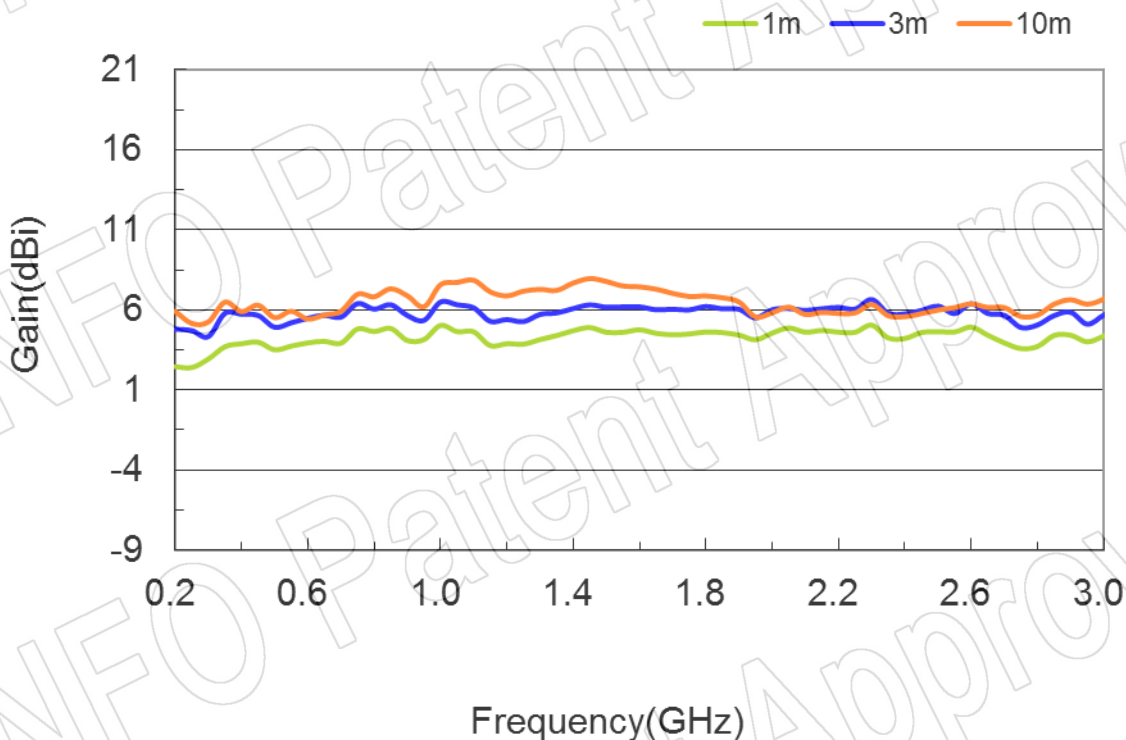

Test Results

1. Gain