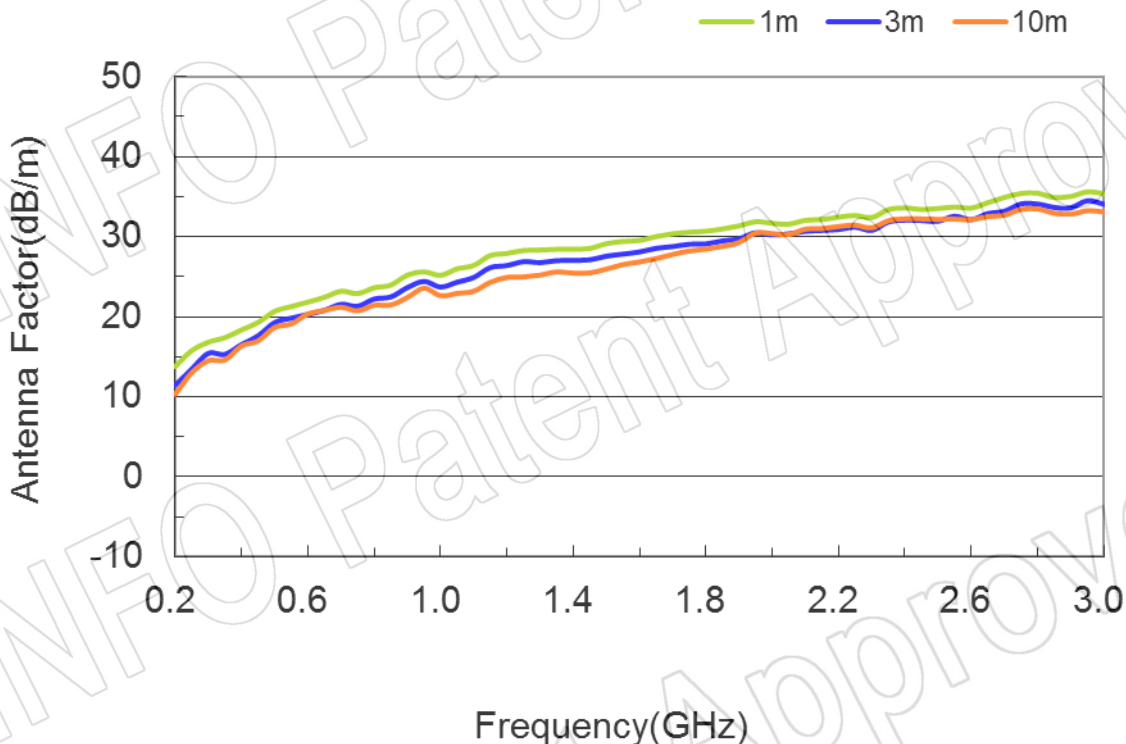

2. Antenna Factor