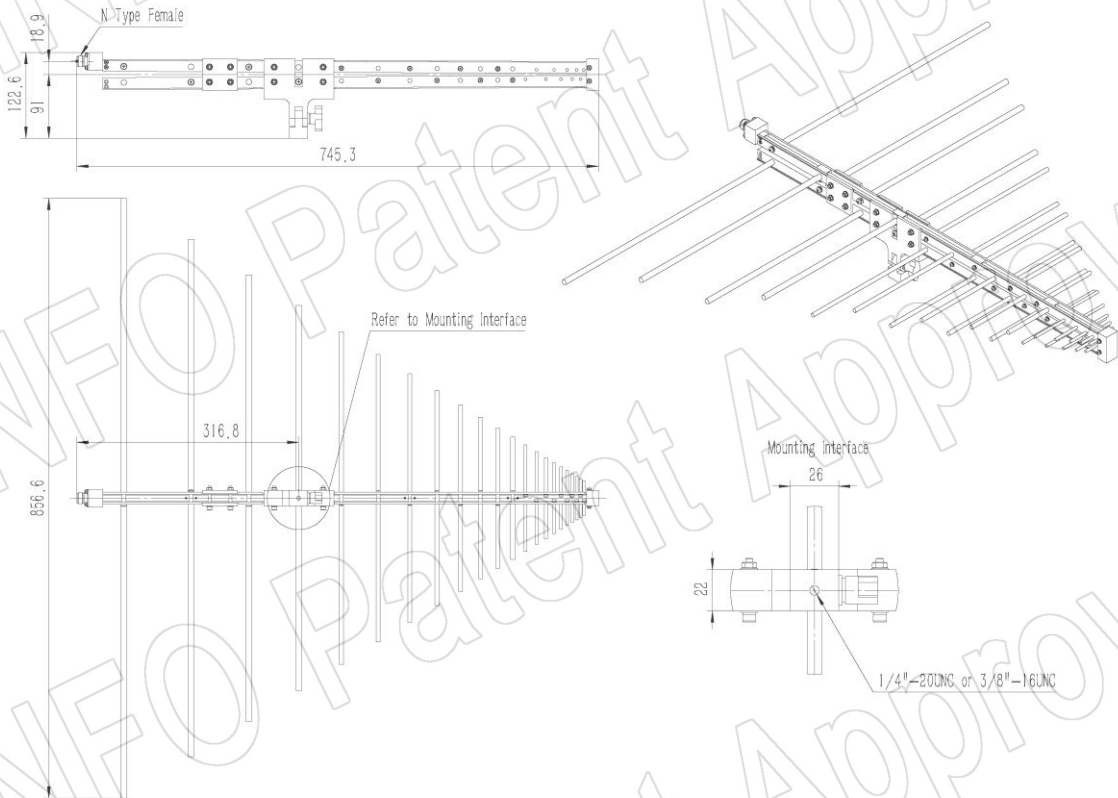

DS-20300 with Mounting Bracket for Tripod Application (Option, P/N: DS-20200-MBA)