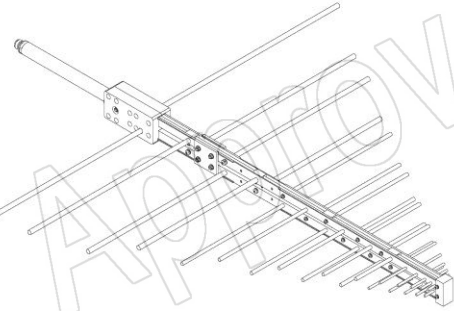

DS-20300E (P/N: DS-20300E)

AINFO Inc.

Page 4 of 7

China(Beijing):
China(Chengdu):
USA :

Tel: (+86) 10-6266-7326,
Tel: (+86) 28-8519-2786,
Tel: (+1) 949-639-9688,

(+86) 10-6266-7327
(+86) 28-8519-3044
(+1) 949-639-9608

Fax: (+86) 10-6266-7379
Fax: (+86) 28-8519-3068
Fax: (+1) 949-639-9670

Website: www.ainfoinc.com
Email: sales@ainfoinc.com