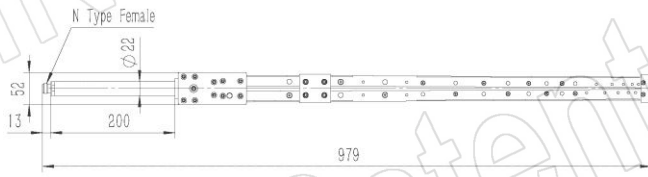

DS-20300E (P/N: DS-20300E)

AINFO Inc.

Page 4 of 7

China(Beijing):
China(Chengdu):
USA :

Tel: (+86) 10-6266-7326,
Tel: (+86) 28-8519-2786,
Tel: (+1) 949-639-9688,

(+86) 10-6266-7327
(+86) 28-8519-3044
(+1) 949-639-9608

Fax: (+86) 10-6266-7379
Fax: (+86) 28-8519-3068
Fax: (+1) 949-639-9670

Website: www.ainfoinc.com
Email: sales@ainfoinc.com