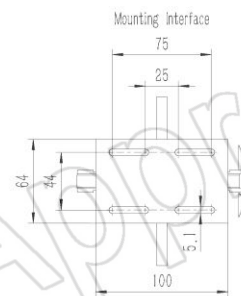

Technical Specification

P/N:DS-20300	
Frequency Range(GHz)	0.2 - 3.0
Gain(dBi)	6 Typ.
Polarization	Linear
3dB Beamwidth(deg)	E Plane: 70 - 30
	H Plane: 135 - 90
VSWR	2.0:1 Typ. / 3.0:1 Max.
Output	N-Female
Average Power(W CW)	300 (150 @ 3.0GHz)
Peak Power(KW)	3
Material	Al
Size(mm)	856.6 x 53.1 x 745.3
Net Weight(Kg)	0.90 Around

P/N:DS-20300C	
Frequency Range(GHz)	0.2 - 3.0
Gain(dBi)	6 Typ.
Polarization	Linear
3dB Beamwidth(deg)	E Plane: 70 - 30
	H Plane: 135 - 90
VSWR	2.0:1 Typ. / 3.0:1 Max.
Output	N-Female
Average Power(W CW)	300 (150 @ 3.0GHz)
Peak Power(KW)	3
Material	Al
Size(mm)	856.6 x 100 x 737
Net Weight(Kg)	1.18 Around

P/N:DS-20300E	
Frequency Range(GHz)	0.2 - 3.0
Gain(dBi)	6 Typ.
Polarization	Linear
3dB Beamwidth(deg)	E Plane: 70 - 30
	H Plane: 135 - 90
VSWR	2.0:1 Typ. / 3.0:1 Max.
Output	N-Female
Average Power(W CW)	300 (150 @ 3.0GHz)
Peak Power(KW)	3
Material	Al
Size(mm)	856.6 x 52 x 979
Net Weight(Kg)	1.35 Around

Website: www.ainfoinc.com
Email: sales@ainfoinc.com

APPROVED PATENT ID:

ZL201630458652.X

Outline Drawing (Size: mm)

DS-20300 (P/N: DS-20300)

DS-20300 with Mounting Bracket (Option, P/N: DS-20200-MB)

AINFO Inc.