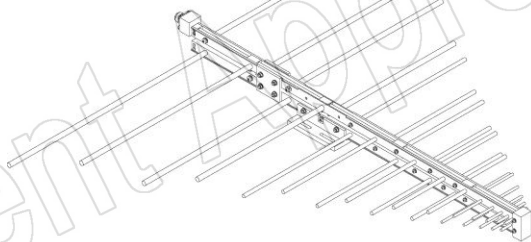

Website: www.ainfoinc.com
Email: sales@ainfoinc.com

APPROVED PATENT ID:

ZL201630458652.X

Outline Drawing (Size: mm)

DS-20300 (P/N: DS-20300)

DS-20300 with Mounting Bracket (Option, P/N: DS-20200-MB)

AINFO Inc.