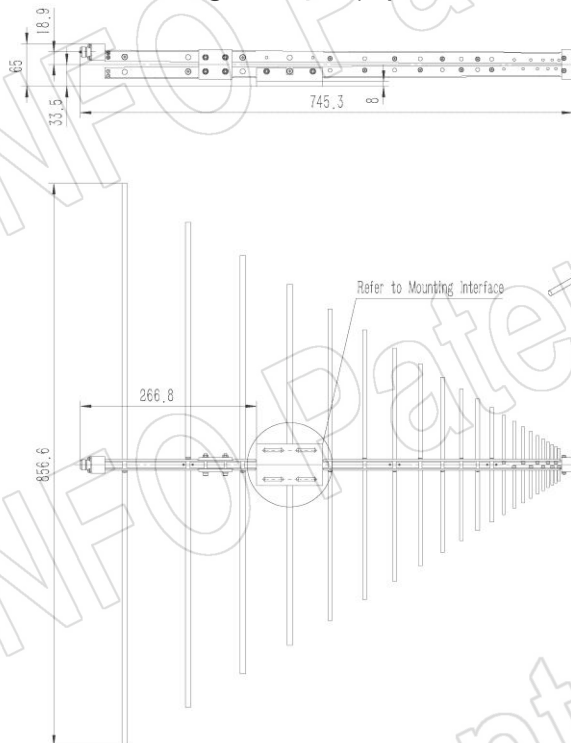

Technical Specification

P/N:DS-20300	
Frequency Range(GHz)	0.2 - 3.0
Gain(dBi)	6 Typ.
Polarization	Linear
3dB Beamwidth(deg)	E Plane: 70 - 30
	H Plane: 135 - 90
VSWR	2.0:1 Typ. / 3.0:1 Max.
Output	N-Female
Average Power(W CW)	300 (150 @ 3.0GHz)
Peak Power(KW)	3
Material	Al
Size(mm)	856.6 x 53.1 x 745.3
Net Weight(Kg)	0.90 Around

P/N:DS-20300C	
Frequency Range(GHz)	0.2 - 3.0
Gain(dBi)	6 Typ.
Polarization	Linear
3dB Beamwidth(deg)	E Plane: 70 - 30
	H Plane: 135 - 90
VSWR	2.0:1 Typ. / 3.0:1 Max.
Output	N-Female
Average Power(W CW)	300 (150 @ 3.0GHz)
Peak Power(KW)	3
Material	Al
Size(mm)	856.6 x 100 x 737
Net Weight(Kg)	1.18 Around

P/N:DS-20300E	
Frequency Range(GHz)	0.2 - 3.0
Gain(dBi)	6 Typ.
Polarization	Linear
3dB Beamwidth(deg)	E Plane: 70 - 30
	H Plane: 135 - 90
VSWR	2.0:1 Typ. / 3.0:1 Max.
Output	N-Female
Average Power(W CW)	300 (150 @ 3.0GHz)
Peak Power(KW)	3
Material	Al
Size(mm)	856.6 x 52 x 979
Net Weight(Kg)	1.35 Around

Website: www.ainfoinc.com
Email: sales@ainfoinc.com

APPROVED PATENT ID:

ZL201630458652.X

Outline Drawing (Size: mm)

DS-20300 (P/N: DS-20300)

DS-20300 with Mounting Bracket (Option, P/N: DS-20200-MB)

AINFO Inc.