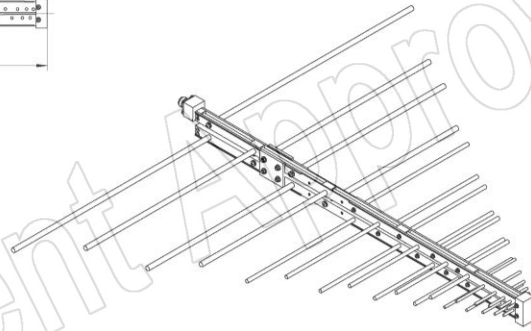

APPROVED PATENT ID:

ZL201630458652.X

Outline Drawing (Size: mm)

DS-20300 (P/N: DS-20300)