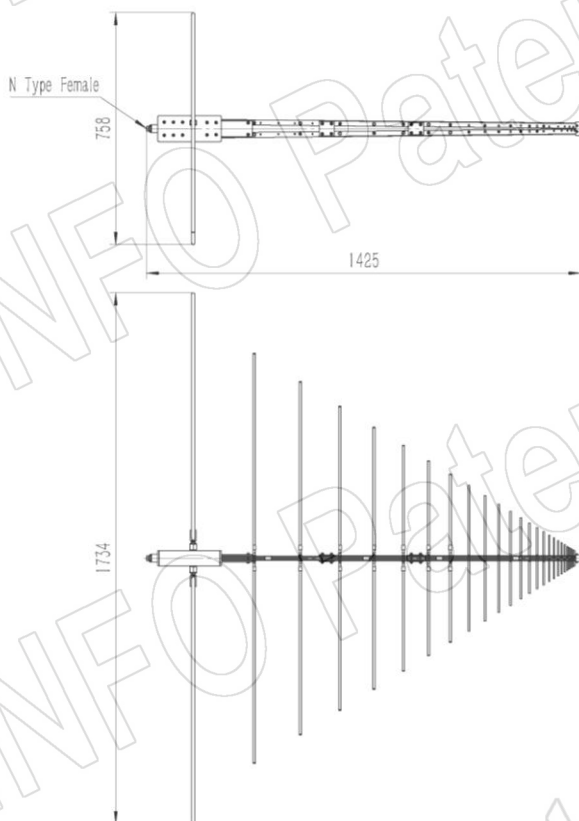

Technical Specification

P/N:DS-3300	
Frequency Range(GHz)	0.03 – 3.0
Gain(dBi)	6 Typ.
Polarization	Linear
3dB Beamwidth(deg)	E Plane: 100 - 33
	H Plane: 360 - 84
VSWR	10.0 Typ.(30-50MHz)
	2.0 Typ.(50-100MHz)
	1.5 Typ./ 2.0 Max.(100-3000MHz)
Output	N-Female
Average Power(W CW)	300 (150 @ 3.0GHz)
Peak Power(KW)	3
Material	Al
Size(mm)	1734 x 758 x 1425
Net Weight(Kg)	3.80 Around

P/N:DS-3300C	
Frequency Range(GHz)	0.03 – 3.0
Gain(dBi)	6 Typ.
Polarization	Linear
3dB Beamwidth(deg)	E Plane: 100 - 33
	H Plane: 360 - 84
VSWR	10.0 Typ.(30-50MHz)
	2.0 Typ.(50-100MHz)
	1.5 Typ./ 2.0 Max.(100-3000MHz)
Output	N-Female
Average Power(W CW)	300 (150 @ 3.0GHz)
Peak Power(KW)	3
Material	Al
Size(mm)	1734 x 758 x 1425
Net Weight(Kg)	3.90 Around

P/N:DS-3300E	
Frequency Range(GHz)	0.03 – 3.0
Gain(dBi)	6 Typ.
Polarization	Linear
3dB Beamwidth(deg)	E Plane: 100 - 33
	H Plane: 360 - 84
VSWR	10.0 Typ.(30-50MHz)
	2.0 Typ.(50-100MHz)
	1.5 Typ./ 2.0 Max.(100-3000MHz)
Output	N-Female
Average Power(W CW)	300 (150 @ 3.0GHz)
Peak Power(KW)	3
Material	Al
Size(mm)	1734 x 758 x 1601
Net Weight(Kg)	4.30 Around

PATENT ID (China)

ZL201630454596.2

Outline Drawing (Size: mm)

DS-3300 (P/N: DS-3300)

AINFO Inc.

Page 2 of 8

China(Beijing):
China(Chengdu):
USA :

Tel: (+86) 10-6266-7326,
Tel: (+86) 28-8519-2786,
Tel: (+1) 949-639-9688,