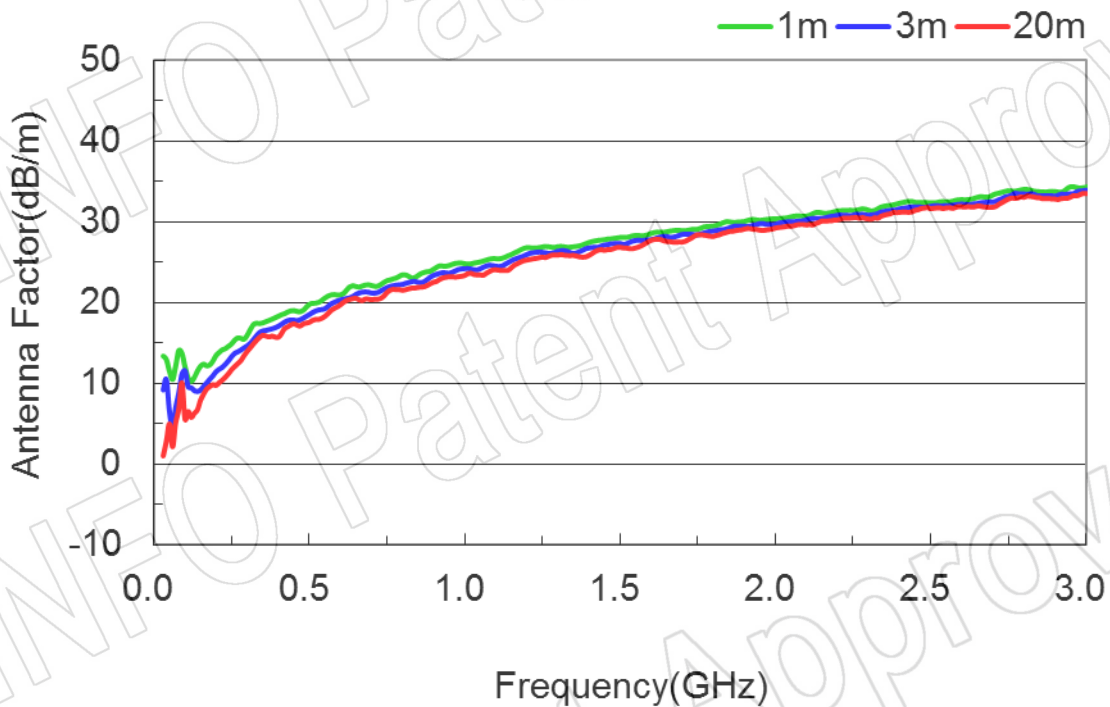

AINFO Inc.

Page 5 of 8

China(Beijing):
China(Chengdu):
USA :

Tel: (+86) 10-6266-7326,
Tel: (+86) 28-8519-2786,
Tel: (+1) 949-639-9688,

(+86) 10-6266-7327
(+86) 28-8519-3044
(+1) 949-639-9608

Fax: (+86) 10-6266-7379
Fax: (+86) 28-8519-3068
Fax: (+1) 949-639-9670

Website: www.ainfoinc.com
Email: sales@ainfoinc.com