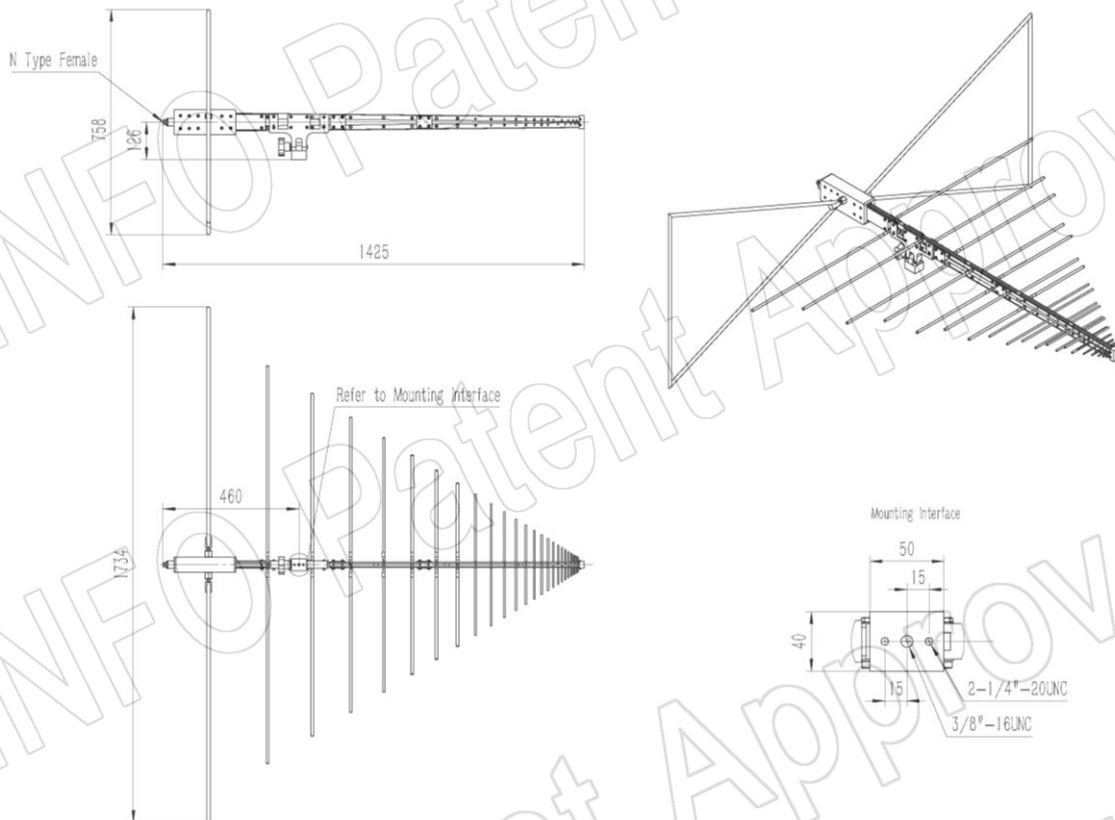

DS-3300 with Mounting Bracket for Tripod Application (Option, P/N: DS-3200-MBA)

AINFO Inc.

Page 3 of 8

China(Beijing):
China(Chengdu):
USA :

Tel: (+86) 10-6266-7326,
Tel: (+86) 28-8519-2786,
Tel: (+1) 949-639-9688,

(+86) 10-6266-7327
(+86) 28-8519-3044
(+1) 949-639-9608

Fax: (+86) 10-6266-7379
Fax: (+86) 28-8519-3068
Fax: (+1) 949-639-9670

Website: www.ainfoinc.com
Email: sales@ainfoinc.com