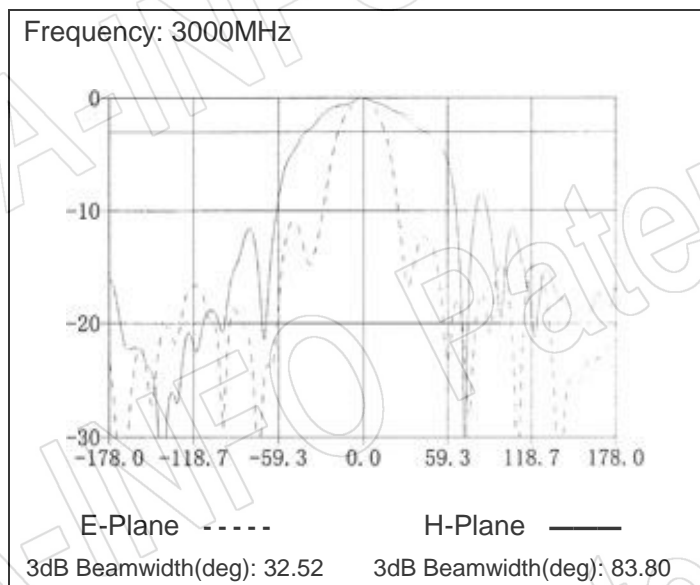

AINFO Inc.

Page 8 of 8

China(Beijing):
China(Chengdu):
USA :

Tel: (+86) 10-6266-7326,
Tel: (+86) 28-8519-2786,
Tel: (+1) 949-639-9688,

(+86) 10-6266-7327
(+86) 28-8519-3044
(+1) 949-639-9608

Fax: (+86) 10-6266-7379
Fax: (+86) 28-8519-3068
Fax: (+1) 949-639-9670

Website: www.ainfoinc.com
Email: sales@ainfoinc.com