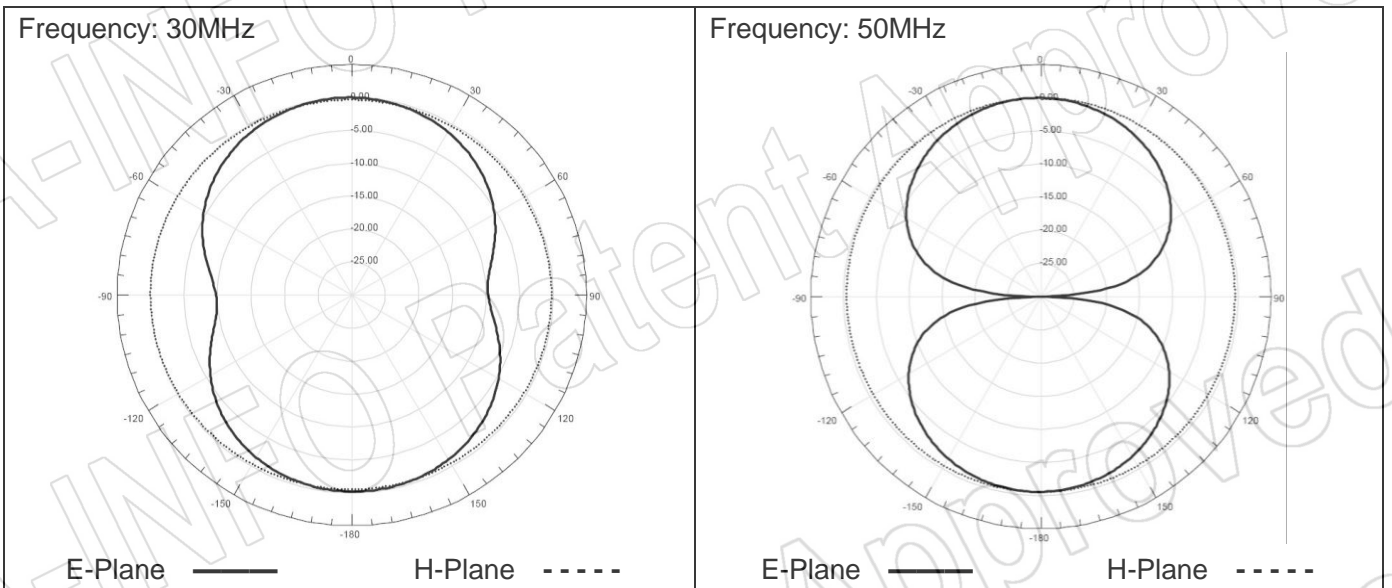

3. VSWR(10.0 Typ. 30-50MHz, 2.0 Typ. 50-100MHz, 1.5 Typ. / 2.0 Max. 100-3000MHz)

4. Pattern