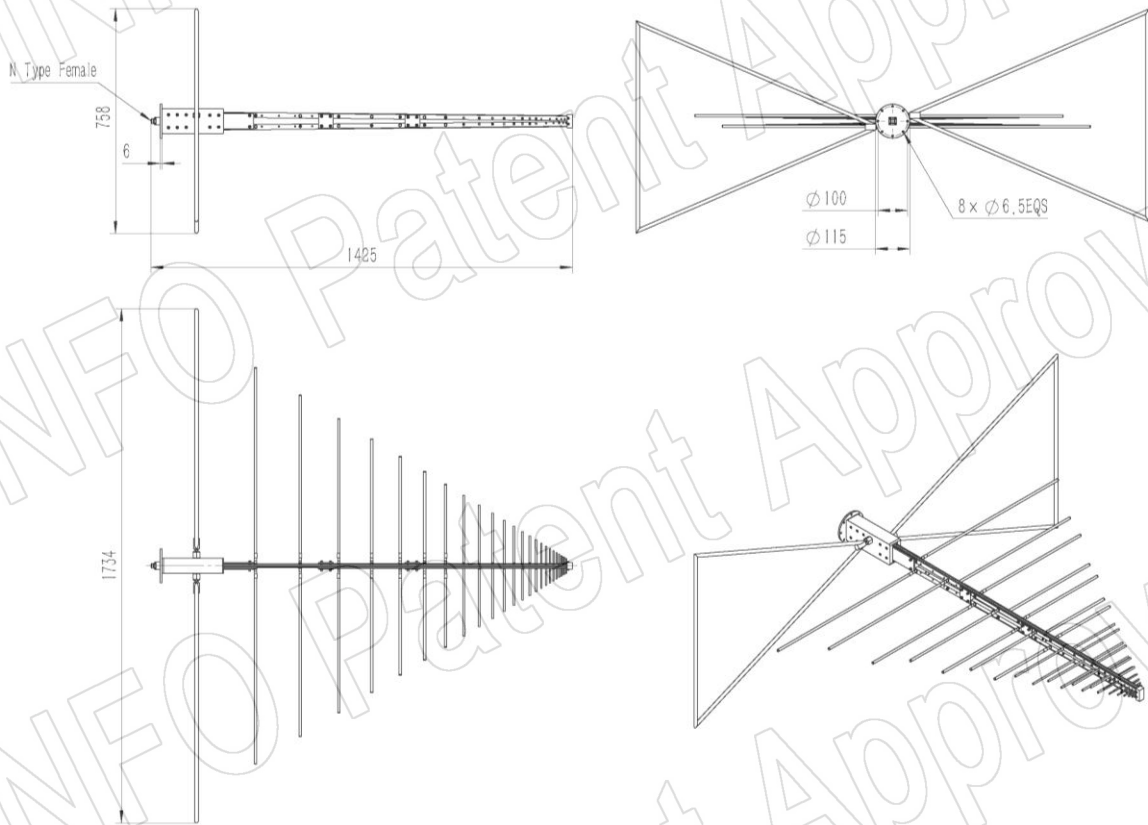

DS-3300C (P/N: DS-3300C)