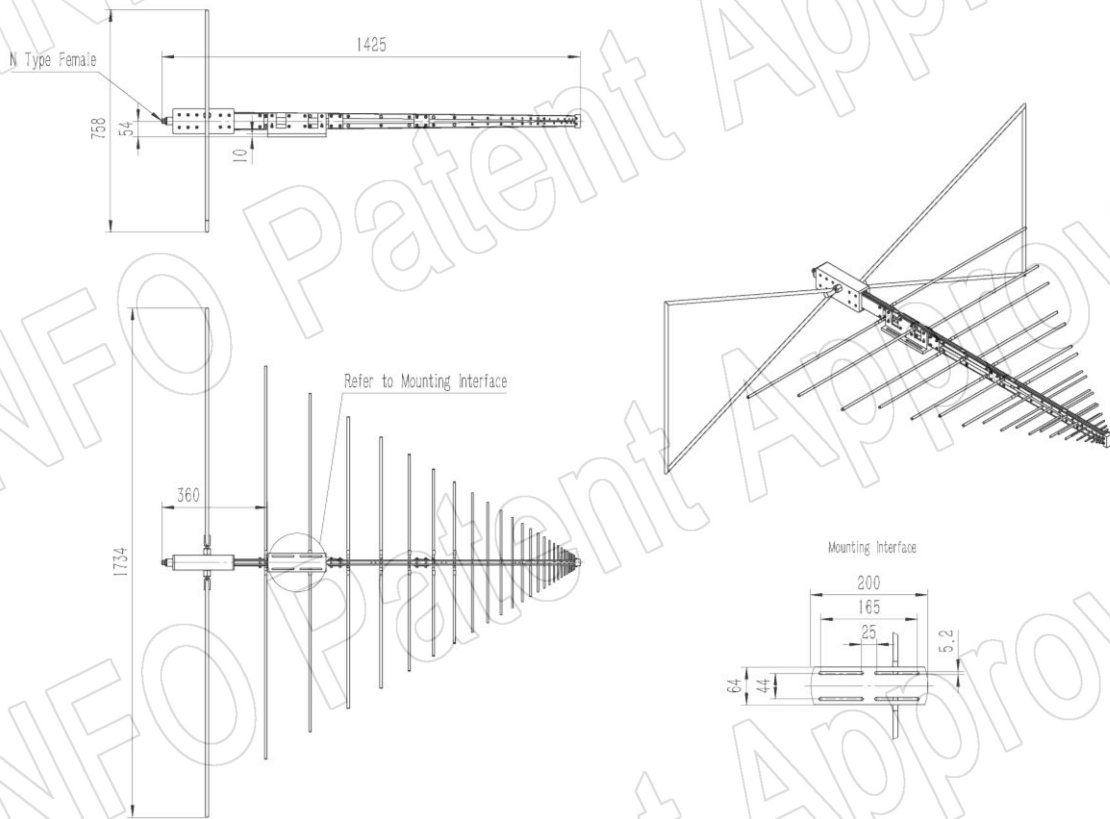

DS-3300 with Mounting Bracket (Option, P/N: DS-3200-MB)