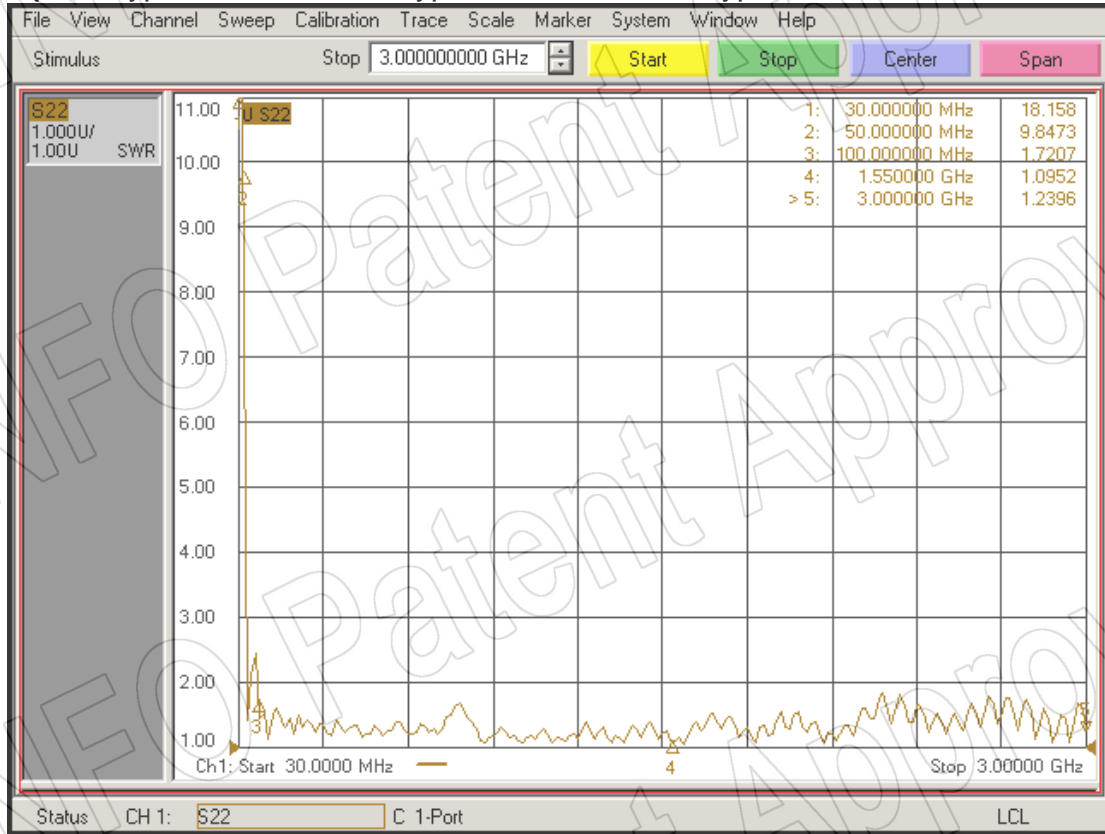

3. VSWR(10.0 Typ. 30-50MHz, 2.0 Typ. 50-100MHz, 1.5 Typ. / 2.0 Max. 100-3000MHz)