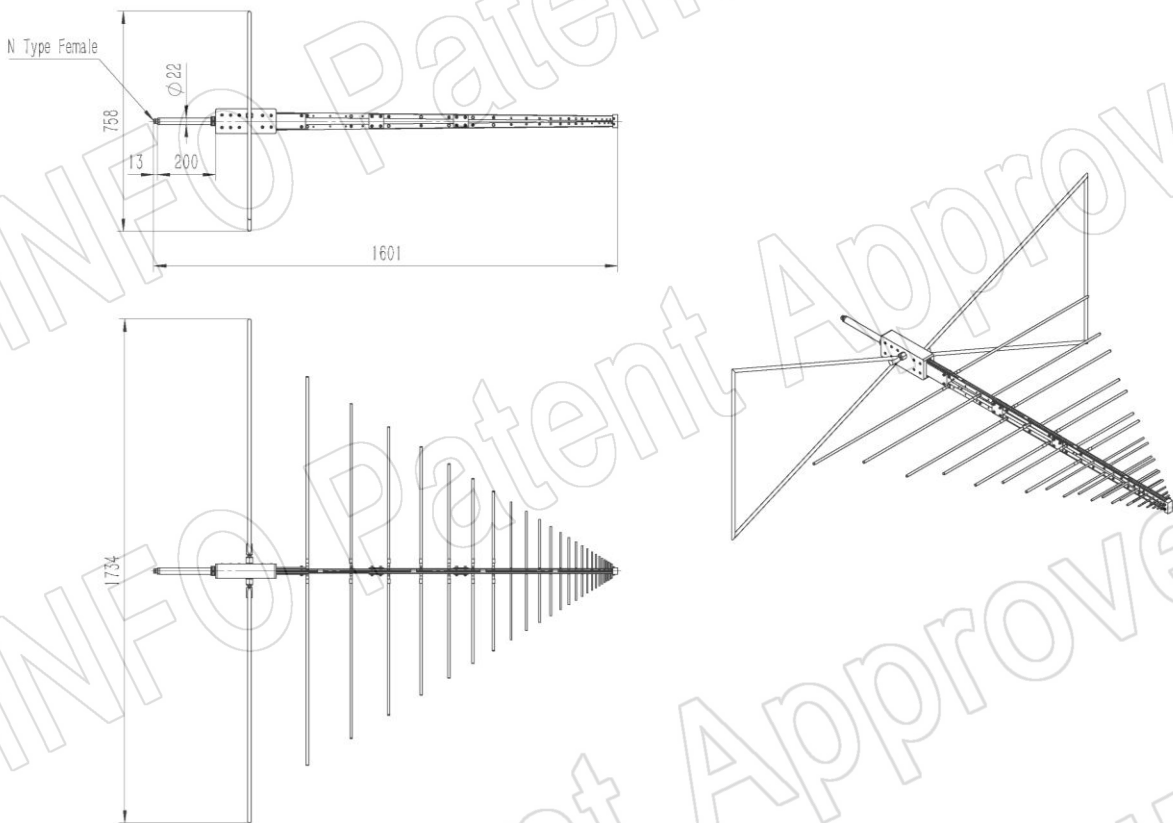

DS-3300E (P/N: DS-3300E)

AINFO Inc.

Page 4 of 8

China(Beijing):
China(Chengdu):
USA :

Tel: (+86) 10-6266-7326,
Tel: (+86) 28-8519-2786,
Tel: (+1) 949-639-9688,

(+86) 10-6266-7327
(+86) 28-8519-3044
(+1) 949-639-9608

Fax: (+86) 10-6266-7379
Fax: (+86) 28-8519-3068
Fax: (+1) 949-639-9670

Website: www.ainfoinc.com
Email: sales@ainfoinc.com