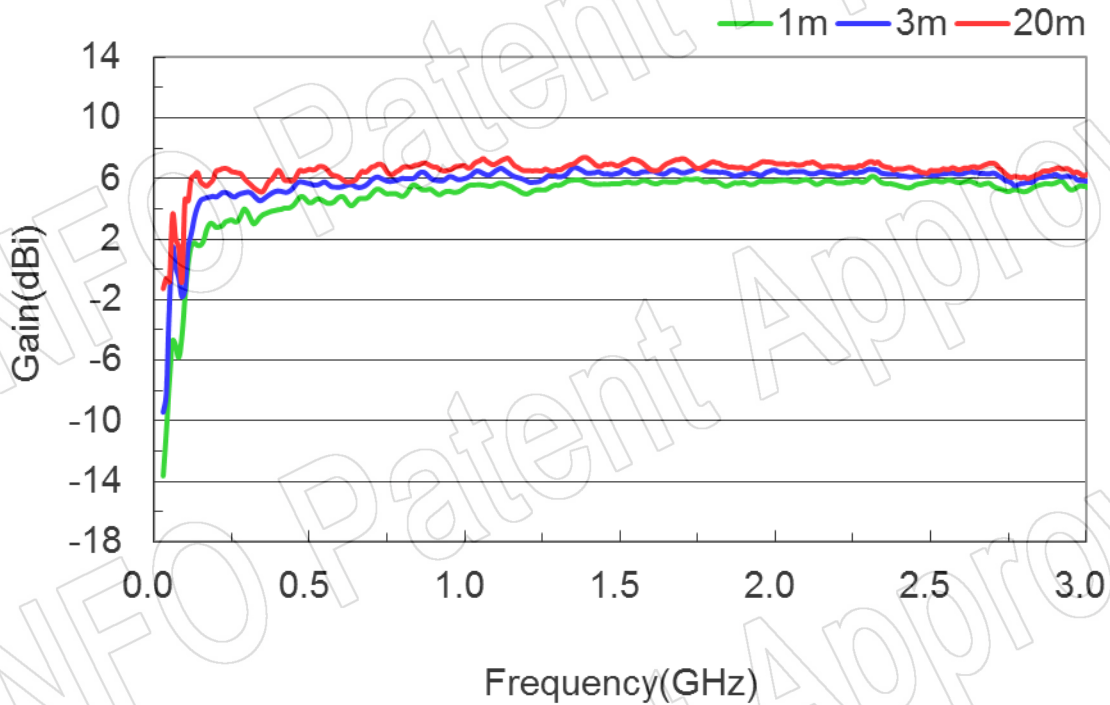

Test Results

1. Gain

2. Antenna Factor